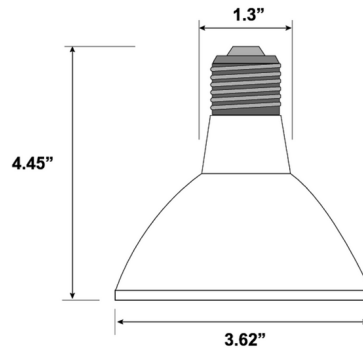

### Specifications

COLOR	N/A
BODY FINISH	White
WATTAGE	12W
DIMMER	Standard 120V
DIMENSIONS	3.62"W x 4.45"H
BULB INCLUDED	PAR30L/Medium (E26)/12W/120V LED

### Technical Information

BEAM ANGLE	25°
COLOR RENDERING	90 CRI
LAMP COLOR	2700K
LUMENS/WATT	79.17
LUMINOUS FLUX	950 lumens

Shown in white

CLICK TO VIEW PRODUCT

Notes: