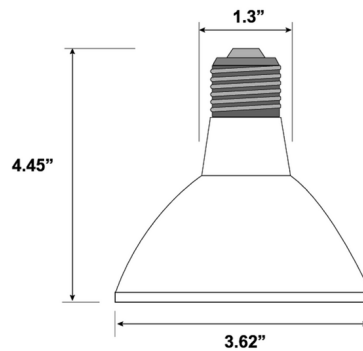

CLICK TO VIEW PRODUCT

Notes: