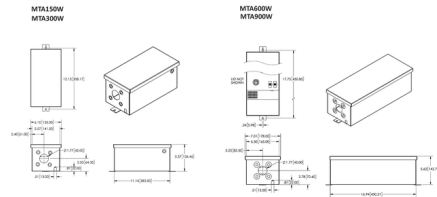

Specifications

COLOR	.....	N/A
BODY FINISH	.....	Stainless Steel
WATTAGE	.....	150W
DIMMER	.....	Low Voltage Magnetic
DIMENSIONS	.....	12.12"L x 6.1"W x 5.37"H
BULB NOT INCLUDED	.....	LED/150W/12V LED

CLICK TO VIEW PRODUCT

Notes: