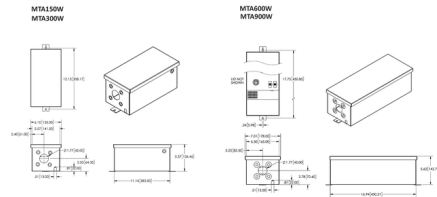

### Specifications

COLOR	.....	N/A
BODY FINISH	.....	Stainless Steel
WATTAGE	.....	150W
DIMMER	.....	Low Voltage Magnetic
DIMENSIONS	.....	12.12"L x 6.1"W x 5.37"H
BULB NOT INCLUDED	.....	LED/150W/12V LED