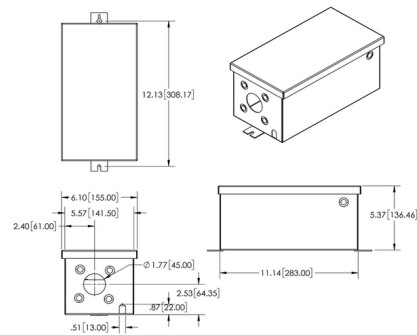

By Light To Form

Description

The LiteStream M Wireless Low Voltage Magnetic Transformer brings IoT and home automation to your backyard. Create and control ambiance from your smartphone, with WiFi or Bluetooth multi-cone control that works with any new or existing low voltage landscape lighting. Connect via compatible apps: including LTF's LiteStream app, Tuya, Smart Home and others. Users can also configure Google Assistant and Alexa for hands free voice operation. Up to four lighting zones can be controlled independently, or as one. Dimming individual zones is also a feature. Programmable options include scheduled on/off, dimming, and group zones. LiteStream M is compatible with halogen bulbs, AC/DC LED bulbs and LED tapes. Note: Unit must be mounted at least 1 foot above ground level.

Shown in stainless steel

Specifications

COLOR	N/A
BODY FINISH	Stainless Steel
WATTAGE	300W
DIMMER	Low Voltage Magnetic
DIMENSIONS	12.12"L x 6.1"W x 5.35"H
BULB NOT INCLUDED	LED/300W/12V LED

CLICK TO VIEW PRODUCT