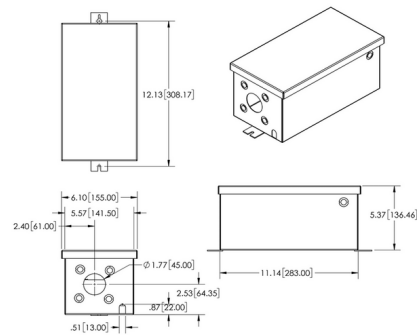

By LTF

Description

The LiteStream M Wireless Low Voltage Magnetic Transformer brings IoT and home automation to your backyard. Create and control ambiance from your smartphone, with WiFi or Bluetooth multi-zone control that works with any new or existing low voltage landscape lighting. Connect via compatible apps: including LTF's LiteStream app, Tuya, Smart Home and others. Users can also configure Google Assistant and Alexa for hands free voice operation. Up to four lighting zones can be controlled independently, or as one. Dimming individual zones is also a feature. Programmable options include scheduled on/off, dimming, and group zones. LiteStream M is compatible with halogen bulbs, AC/DC LED bulbs and LED tapes. Note: Unit must be mounted at least 1 foot above ground level.

Shown in stainless steel

Specifications

COLOR	N/A
BODY FINISH	Stainless Steel
WATTAGE	300W
DIMMER	Low Voltage Magnetic
DIMENSIONS	12.12"L x 6.1"W x 5.35"H
BULB NOT INCLUDED	LED/300W/12V LED

CLICK TO VIEW PRODUCT