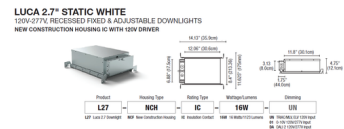

Technical Information

HOUSING HEIGHT	5"
HOUSING TYPE	New construction IC
CEILING TYPE	Drywall with Trim

CLICK TO VIEW PRODUCT

Notes: