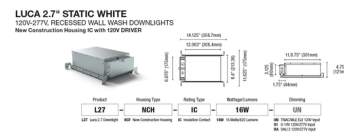

Technical Information

HOUSING HEIGHT	5"
HOUSING TYPE	New construction IC
CEILING TYPE	Drywall with Trim

CLICK TO VIEW PRODUCT

Notes: