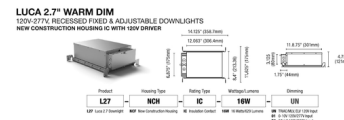

Shown in galvanized

Technical Information

HOUSING HEIGHT	5"
HOUSING TYPE	New construction IC
CEILING TYPE	Drywall with Trim

CLICK TO VIEW PRODUCT

Notes: