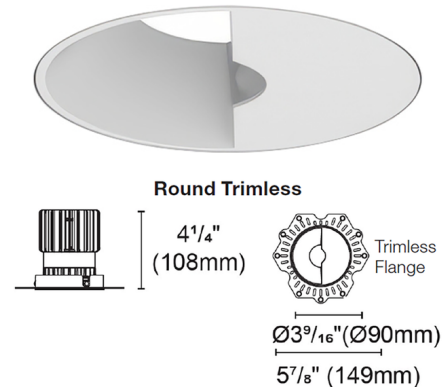

Description

Experience the radiance of Luca 3.5 - a cutting-edge downlight that embodies its Latin namesake as the 'Bringer of Light', a testament to the latest advancements in cutting-edge lighting technology. Luca delivers high performance solutions designed to elevate hospitality, retail, commercial, and discerning residential spaces. Luca downlights distinguish themselves with precision optics and exceptional color rendering. The Luca Wall Wash Downlight series delivers captivating illumination across a wide spectrum, creating a visually engaging experience within any space. With its extensive range of design and installation options, Luca 3.5 is versatile for a wide array of new construction and remodel applications. Moreover, the compact form factor allows for installation in spaces with limited clearance. Ceiling cut out: 3 inch. Ceiling thickness 0.5 to 1 inch. Available in a variety of color temperature options with asymmetrical beam spread. See housing for wattage/lumen options. Note: A complete fixture requires a trim and housing, sold separately. Housing Lumen Options: 16 Watt = 980 Lumens 20 Watt = 1175 Lumens 24 Watt = 1315 Lumens 26 Watt = 1452 Lumens

Specifications

REFLECTOR/BAFFLE COLOR	White
BODY FINISH	N/A
WATTAGE	N/A
DIMMER	N/A
DIMENSIONS	3.54"W x 4.25"H
BULB NOT INCLUDED	1 x LED/120V LED

Technical Information

APERTURE SHAPE	Round
FUNCTION	Wall Washer
LAMP LIFE	50000 hours
COLOR RENDERING	.90 CRI
LAMP COLOR	.2400K

Shown in white

CLICK TO VIEW PRODUCT

Notes: