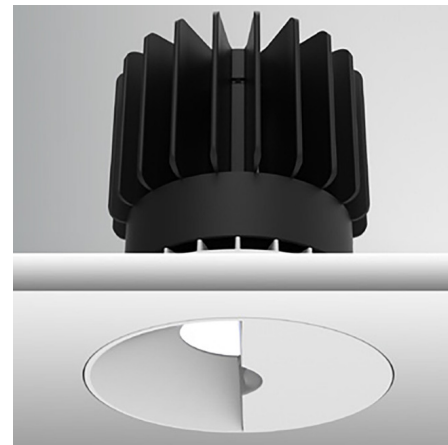

Description

Experience the radiance of Luca 3.5 - a cutting-edge downlight that embodies its Latin namesake as the 'Bringer of Light', a testament to the latest advancements in cutting-edge lighting technology. Luca delivers high performance solutions designed to elevate hospitality, retail, commercial, and discerning residential spaces. Luca downlights distinguish themselves with precision optics and exceptional color rendering. The Luca Wall Wash Downlight series delivers captivating illumination across a wide spectrum, creating a visually engaging experience within any space. With its extensive range of design and installation options, Luca 3.5 is versatile for a wide array of new construction and remodel applications. Moreover, the compact form factor allows for installation in spaces with limited clearance. Ceiling cut out: 3 inch. Ceiling thickness 0.5 to 1 inch. Available in a variety of color temperature options with asymmetrical beam spread. See housing for wattage/lumen options. Note: A complete fixture requires a trim and housing, sold separately. Housing Lumen Options: 16 Watt = 980 Lumens 20 Watt = 1175 Lumens 24 Watt = 1315 Lumens 26 Watt = 1452 Lumens

Specifications

REFLECTOR/BAFFLE COLOR	White
BODY FINISH	N/A
WATTAGE	N/A
DIMMER	N/A
DIMENSIONS	3.54"W x 4.25"H
BULB NOT INCLUDED	1 x LED/120V LED

Technical Information

APERTURE SHAPE	Round
FUNCTION	Wall Washer
LAMP LIFE	50000 hours
COLOR RENDERING	.90 CRI
LAMP COLOR	.2400K