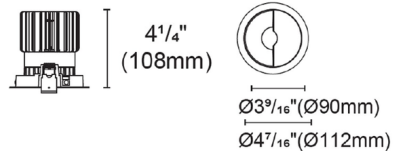

Description

Experience the radiance of Luca 3.5 - a cutting-edge downlight that embodies its Latin namesake as the 'Bringer of Light', a testament to the latest advancements in cutting-edge lighting technology. Luca delivers high performance solutions designed to elevate hospitality, retail, commercial, and discerning residential spaces. Luca downlights distinguish themselves with precision optics and exceptional color rendering. The Luca Wall Wash Downlight series delivers captivating illumination across a wide spectrum, creating a visually engaging experience within any space. With its extensive range of design and installation options, Luca 3.5 is versatile for a wide array of new construction and remodel applications. Moreover, the compact form factor allows for installation in spaces with limited clearance. Ceiling cut out: 3 inch. Ceiling thickness 0.5 to 1 inch. Available in a variety of color temperature options with asymmetrical beam spread. See housing for wattage/lumen options. Note: A complete fixture requires a trim and housing, sold separately. Housing Lumen Options: 16 Watt = 980 Lumens 20 Watt = 1175 Lumens 24 Watt = 1315 Lumens 26 Watt = 1452 Lumens

Specifications

REFLECTOR/BAFFLE COLOR	Black
BODY FINISH	Black
WATTAGE	N/A
DIMMER	N/A
DIMENSIONS	4.4"W x 4.25"H
BULB NOT INCLUDED	1x LED/120V LED

Technical Information

APERTURE SHAPE	Round
FUNCTION	Wall Washer
LAMP LIFE	50000 hours
COLOR RENDERING	.90 CRI
LAMP COLOR	2400K

Shown in black / black

Round Trim

CLICK TO VIEW PRODUCT

Notes: