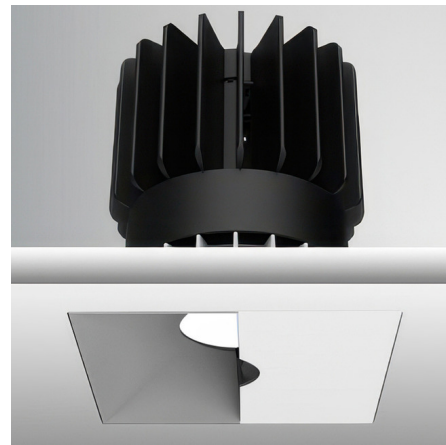

Lightology

lightology.com
866-954-4489
04-25-26

Project: _____
 Company: _____
 Location: _____ Fixture Type: _____
 SPEC #: **EDG1480265**
 Approved On: _____ Approved By: _____

Luca 3.5 inch Square Trimless Wall Wash Downlight By PureEdge Lighting

Description

Experience the radiance of Luca 3.5 - a cutting-edge downlight that embodies its Latin namesake as the 'Bringer of Light', a testament to the latest advancements in cutting-edge lighting technology. Luca delivers high performance solutions designed to elevate hospitality, retail, commercial, and discerning residential spaces. Luca downlights distinguish themselves with precision optics and exceptional color rendering. The Luca Wall Wash Downlight series delivers captivating illumination across a wide spectrum, creating a visually engaging experience within any space. With its extensive range of design and installation options, Luca 3.5 is versatile for a wide array of new construction and remodel applications. Moreover, the compact form factor allows for installation in spaces with limited clearance. Ceiling cut out: 3 inch. Ceiling thickness 0.5 to 1 inch. Available in a variety of color temperature options with asymmetrical beam spread. See housing for wattage/lumen options. Note: A complete fixture requires a trim and housing, sold separately. Housing Lumen Options: 16 Watt = 980 Lumens 20 Watt = 1175 Lumens 24 Watt = 1315 Lumens 26 Watt = 1452 Lumens

Shown in haze

Specifications

REFLECTOR/BAFFLE COLOR	Haze
BODY FINISH	N/A
WATTAGE	N/A
DIMMER	N/A
DIMENSIONS	3.54"W x 4.25"H
BULB NOT INCLUDED	1 x LED/120V LED

Technical Information

APERTURE SHAPE	Square
FUNCTION	Wall Washer
LAMP LIFE	50000 hours
COLOR RENDERING	.90 CRI
LAMP COLOR	2400K