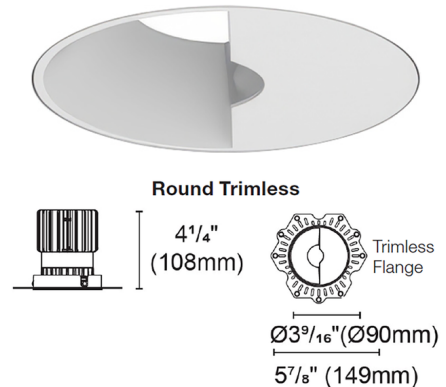

### Description

Experience the radiance of Luca 3.5 - a cutting-edge downlight that embodies its Latin namesake as the 'Bringer of Light', a testament to the latest advancements in cutting-edge lighting technology. Luca delivers high performance solutions designed to elevate hospitality, retail, commercial, and discerning residential spaces. Luca downlights distinguish themselves with precision optics and exceptional color rendering. The Luca Wall Wash Downlight series delivers captivating illumination across a wide spectrum, creating a visually engaging experience within any space. With its extensive range of design and installation options, Luca 3.5 is versatile for a wide array of new construction and remodel applications. Moreover, the compact form factor allows for installation in spaces with limited clearance. Ceiling cut out: 3 inch. Ceiling thickness 0.5 to 1 inch. Available in a variety of color temperature options with asymmetrical beam spread. See housing for wattage/lumen options. Note: A complete fixture requires a trim and housing, sold separately. Housing Lumen Options: 16 Watt = 980 Lumens 20 Watt = 1175 Lumens 24 Watt = 1315 Lumens 26 Watt = 1452 Lumens

### Specifications

REFLECTOR/BAFFLE COLOR	White
BODY FINISH	N/A
WATTAGE	N/A
DIMMER	N/A
DIMENSIONS	3.54"W x 4.25"H
BULB NOT INCLUDED	1 x LED/120V LED

### Technical Information

APERTURE SHAPE	Round
FUNCTION	Wall Washer
LAMP LIFE	50000 hours
COLOR RENDERING	.90 CRI
LAMP COLOR	2700K

Shown in white

CLICK TO VIEW PRODUCT

Notes: