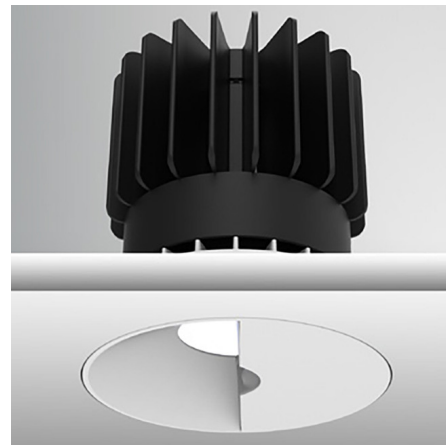

## Luca 3.5 inch Round Trimless Wall Wash Downlight By PureEdge Lighting

### Description

Experience the radiance of Luca 3.5 - a cutting-edge downlight that embodies its Latin namesake as the 'Bringer of Light', a testament to the latest advancements in cutting-edge lighting technology. Luca delivers high performance solutions designed to elevate hospitality, retail, commercial, and discerning residential spaces. Luca downlights distinguish themselves with precision optics and exceptional color rendering. The Luca Wall Wash Downlight series delivers captivating illumination across a wide spectrum, creating a visually engaging experience within any space. With its extensive range of design and installation options, Luca 3.5 is versatile for a wide array of new construction and remodel applications. Moreover, the compact form factor allows for installation in spaces with limited clearance. Ceiling cut out: 3 inch. Ceiling thickness 0.5 to 1 inch. Available in a variety of color temperature options with asymmetrical beam spread. See housing for wattage/lumen options. Note: A complete fixture requires a trim and housing, sold separately. Housing Lumen Options: 16 Watt = 980 Lumens 20 Watt = 1175 Lumens 24 Watt = 1315 Lumens 26 Watt = 1452 Lumens

### Specifications

REFLECTOR/BAFFLE COLOR	White
BODY FINISH	N/A
WATTAGE	N/A
DIMMER	N/A
DIMENSIONS	3.54"W x 4.25"H
BULB NOT INCLUDED	1 x LED/120V LED

### Technical Information

APERTURE SHAPE	Round
FUNCTION	Wall Washer
LAMP LIFE	50000 hours
COLOR RENDERING	.90 CRI
LAMP COLOR	2700K

Shown in white

CLICK TO VIEW PRODUCT

Notes: