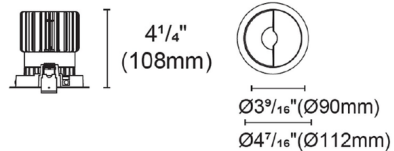

Description

Experience the radiance of Luca 3.5 - a cutting-edge downlight that embodies its Latin namesake as the 'Bringer of Light', a testament to the latest advancements in cutting-edge lighting technology. Luca delivers high performance solutions designed to elevate hospitality, retail, commercial, and discerning residential spaces. Luca downlights distinguish themselves with precision optics and exceptional color rendering. The Luca Wall Wash Downlight series delivers captivating illumination across a wide spectrum, creating a visually engaging experience within any space. With its extensive range of design and installation options, Luca 3.5 is versatile for a wide array of new construction and remodel applications. Moreover, the compact form factor allows for installation in spaces with limited clearance. Ceiling cut out: 3 inch. Ceiling thickness 0.5 to 1 inch. Available in a variety of color temperature options with asymmetrical beam spread. See housing for wattage/lumen options. Note: A complete fixture requires a trim and housing, sold separately. Housing Lumen Options: 16 Watt = 980 Lumens 20 Watt = 1175 Lumens 24 Watt = 1315 Lumens 26 Watt = 1452 Lumens

Specifications

REFLECTOR/BAFFLE COLOR	Black
BODY FINISH	Black
WATTAGE	N/A
DIMMER	N/A
DIMENSIONS	4.4"W x 4.25"H
BULB NOT INCLUDED	1 x LED/120V LED

Technical Information

APERTURE SHAPE	Round
FUNCTION	Wall Washer
LAMP LIFE	50000 hours
COLOR RENDERING	.90 CRI
LAMP COLOR	2700K

Shown in black / black

Round Trim

CLICK TO VIEW PRODUCT

Notes: