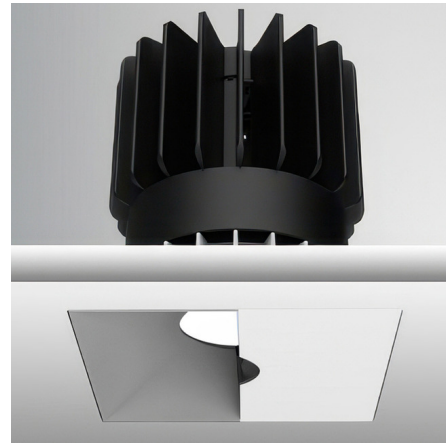

Lightology

lightology.com
866-954-4489
06-29-26

Project: _____

Company: _____

Location: _____ Fixture Type: _____

SPEC #: **EDG1480283**

Approved On: _____ Approved By: _____

Luca 3.5 inch Square Trimless Wall Wash Downlight By PureEdge Lighting

Description

Experience the radiance of Luca 3.5 - a cutting-edge downlight that embodies its Latin namesake as the 'Bringer of Light', a testament to the latest advancements in cutting-edge lighting technology. Luca delivers high performance solutions designed to elevate hospitality, retail, commercial, and discerning residential spaces. Luca downlights distinguish themselves with precision optics and exceptional color rendering. The Luca Wall Wash Downlight series delivers captivating illumination across a wide spectrum, creating a visually engaging experience within any space. With its extensive range of design and installation options, Luca 3.5 is versatile for a wide array of new construction and remodel applications. Moreover, the compact form factor allows for installation in spaces with limited clearance. Ceiling cut out: 3 inch. Ceiling thickness 0.5 to 1 inch. Available in a variety of color temperature options with asymmetrical beam spread. See housing for wattage/lumen options. Note: A complete fixture requires a trim and housing, sold separately. Housing Lumen Options: 16 Watt = 980 Lumens 20 Watt = 1175 Lumens 24 Watt = 1315 Lumens 26 Watt = 1452 Lumens

Shown in haze

Specifications

REFLECTOR/BAFFLE COLOR	Haze
BODY FINISH	N/A
WATTAGE	N/A
DIMMER	N/A
DIMENSIONS	3.54"W x 4.25"H
BULB NOT INCLUDED	1 x LED/120V LED

Technical Information

APERTURE SHAPE	Square
FUNCTION	Wall Washer
LAMP LIFE	50000 hours
COLOR RENDERING	.90 CRI
LAMP COLOR	2700K