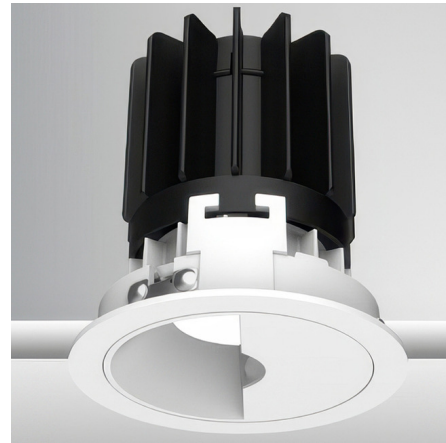

## Luca 2.7 inch Round Wall Wash Downlight with Trim By PureEdge Lighting

### Description

Experience the radiance of Luca 2.7 - a cutting-edge downlight that embodies its Latin namesake as the 'Bringer of Light', a testament to the latest advancements in cutting-edge lighting technology. Luca delivers high performance solutions designed to elevate hospitality, retail, commercial, and discerning residential spaces. Luca downlights distinguish themselves with precision optics and exceptional color rendering. The Luca Wall Wash Downlight series delivers captivating illumination across a wide spectrum, creating a visually engaging experience within any space. With its extensive range of design and installation options, Luca 2.7 is versatile for a wide array of new construction and remodel applications. Moreover, the compact form factor allows for installation in spaces with limited clearance. Ceiling cut out: 3 inch. Ceiling thickness 0.5 to 1 inch. Available in a variety of color temperature options with asymmetrical beam spread. See housing for wattage/lumen options. Note: A complete fixture requires a trim and housing, sold separately. Housing Lumen Options: 16 Watt = 820 Lumens 20 Watt = 983 Lumens 24 Watt = 1100 Lumens

### Specifications

REFLECTOR/BAFFLE COLOR	White
BODY FINISH	White
WATTAGE	N/A
DIMMER	N/A
DIMENSIONS	3.46"W x 3.81"H
BULB NOT INCLUDED	1 x LED/120V LED

### Technical Information

APERTURE SIZE	2.700"
APERTURE SHAPE	Round
FUNCTION	Wall Washer
LAMP LIFE	50000 hours
COLOR RENDERING	.90 CRI
LAMP COLOR	.2400K

Shown in white / white

Round Trim

CLICK TO VIEW PRODUCT