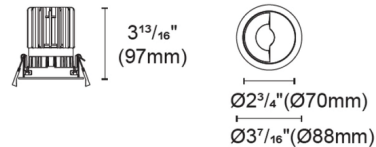

### Specifications

REFLECTOR/BAFFLE COLOR	White
BODY FINISH	White
WATTAGE	N/A
DIMMER	N/A
DIMENSIONS	3.46"W x 3.81"H
BULB NOT INCLUDED	1 x LED/120V LED

### Technical Information

APERTURE SIZE	2.700"
APERTURE SHAPE	Round
FUNCTION	Wall Washer
LAMP LIFE	50000 hours
COLOR RENDERING	.90 CRI
LAMP COLOR	.2400K

Shown in white / white

Round Trim

CLICK TO VIEW PRODUCT