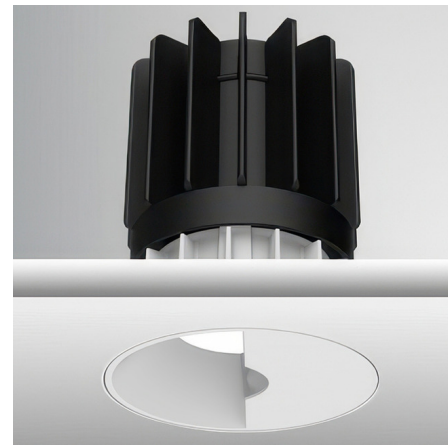

Lightology

lightology.com
866-954-4489
04-25-26

Project: _____
 Company: _____
 Location: _____ Fixture Type: _____
 SPEC #: **EDG1480340**
 Approved On: _____ Approved By: _____

Luca 2.7 inch Round Static White Trimless Wall Wash Downlight By PureEdge Lighting

Description

Experience the radiance of Luca 2.7 - a cutting-edge downlight that embodies its Latin namesake as the 'Bringer of Light', a testament to the latest advancements in cutting-edge lighting technology. Luca delivers high performance solutions designed to elevate hospitality, retail, commercial, and discerning residential spaces. Luca downlights distinguish themselves with precision optics and exceptional color rendering. The Luca Trimless Wall Wash Downlight series delivers captivating illumination across a wide spectrum, creating a visually engaging experience within any space. With its extensive range of design and installation options, Luca 2.7 is versatile for a wide array of new construction and remodel applications. Moreover, the compact form factor allows for installation in spaces with limited clearance. Ceiling cut out: 3 inch. Ceiling thickness 0.5 to 1 inch. Available in a variety of color temperature options with asymmetrical beam spread. See housing for wattage/lumen options. Note: A complete fixture requires a trim and housing, sold separately. Housing Lumen Options: 16 Watt = 820 Lumens 20 Watt = 983 Lumens 24 Watt = 1100 Lumens

Specifications

REFLECTOR/BAFFLE COLOR	White
BODY FINISH	N/A
WATTAGE	N/A
DIMMER	N/A
DIMENSIONS	2.75"W x 3.81"H
BULB NOT INCLUDED	1 x LED/120V LED

Technical Information

APERTURE SIZE	2.700"
APERTURE SHAPE	Round
FUNCTION	Wall Washer
LAMP LIFE	50000 hours
COLOR RENDERING	.90 CRI
LAMP COLOR	2400K

Shown in white

Round Trimless

CLICK TO VIEW PRODUCT

Notes: