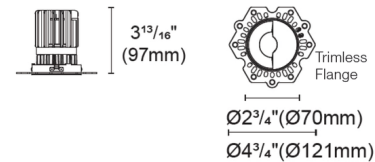

Description

Experience the radiance of Luca 2.7 - a cutting-edge downlight that embodies its Latin namesake as the 'Bringer of Light', a testament to the latest advancements in cutting-edge lighting technology. Luca delivers high performance solutions designed to elevate hospitality, retail, commercial, and discerning residential spaces. Luca downlights distinguish themselves with precision optics and exceptional color rendering. The Luca Trimless Wall Wash Downlight series delivers captivating illumination across a wide spectrum, creating a visually engaging experience within any space. With its extensive range of design and installation options, Luca 2.7 is versatile for a wide array of new construction and remodel applications. Moreover, the compact form factor allows for installation in spaces with limited clearance. Ceiling cut out: 3 inch. Ceiling thickness 0.5 to 1 inch. Available in a variety of color temperature options with asymmetrical beam spread. See housing for wattage/lumen options. Note: A complete fixture requires a trim and housing, sold separately. Housing Lumen Options: 16 Watt = 820 Lumens 20 Watt = 983 Lumens 24 Watt = 1100 Lumens

Specifications

REFLECTOR/BAFFLE COLOR	White
BODY FINISH	N/A
WATTAGE	N/A
DIMMER	N/A
DIMENSIONS	2.75"W x 3.81"H
BULB NOT INCLUDED	1 x LED/120V LED

Technical Information

APERTURE SIZE	2.700"
APERTURE SHAPE	Round
FUNCTION	Wall Washer
LAMP LIFE	50000 hours
COLOR RENDERING	.90 CRI
LAMP COLOR	2400K

Shown in white

Round Trimless

CLICK TO VIEW PRODUCT

Notes: