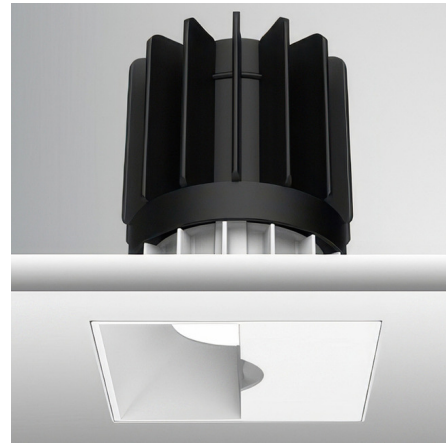

## Luca 2.7 inch Square Trimless Wall Wash Downlight By PureEdge Lighting

### Description

Experience the radiance of Luca 2.7 - a cutting-edge wall wash downlight that embodies its Latin namesake as the 'Bringer of Light', a testament to the latest advancements in cutting-edge lighting technology. Luca delivers high performance solutions designed to elevate hospitality, retail, commercial, and discerning residential spaces. Luca downlights distinguish themselves with precision optics and exceptional color rendering. The Luca Trimless Wall Wash Downlight series delivers captivating illumination across a wide spectrum, creating a visually engaging experience within any space. With its extensive range of design and installation options, Luca 2.7 is versatile for a wide array of new construction and remodel applications. Moreover, the compact form factor allows for installation in spaces with limited clearance. Ceiling cut out: 3 inch. Ceiling thickness 0.5 to 1 inch. Available in a variety of color temperature options with asymmetrical beam spread. See housing for wattage/ lumen options. Note: A complete fixture requires a trim and housing, sold separately. Housing Lumen Options: 16 Watt = 820 Lumens 20 Watt = 983 Lumens 24 Watt = 1100 Lumens

### Specifications

REFLECTOR/BAFFLE COLOR	White
BODY FINISH	N/A
WATTAGE	N/A
DIMMER	N/A
DIMENSIONS	2.75"W x 3.81"H
BULB NOT INCLUDED	1 x LED/120V LED

### Technical Information

APERTURE SIZE	2.700"
APERTURE SHAPE	Square
FUNCTION	Wall Washer
LAMP LIFE	50000 hours
COLOR RENDERING	.90 CRI
LAMP COLOR	.2400K

Shown in white

Square Trimless

CLICK TO VIEW PRODUCT