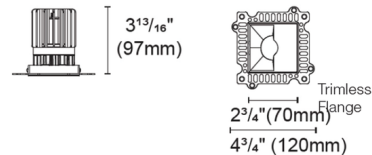

### Specifications

REFLECTOR/BAFFLE COLOR	White
BODY FINISH	N/A
WATTAGE	N/A
DIMMER	N/A
DIMENSIONS	2.75"W x 3.81"H
BULB NOT INCLUDED	1 x LED/120V LED

### Technical Information

APERTURE SIZE	2.700"
APERTURE SHAPE	Square
FUNCTION	Wall Washer
LAMP LIFE	50000 hours
COLOR RENDERING	.90 CRI
LAMP COLOR	.2400K

Shown in white

Square Trimless

CLICK TO VIEW PRODUCT