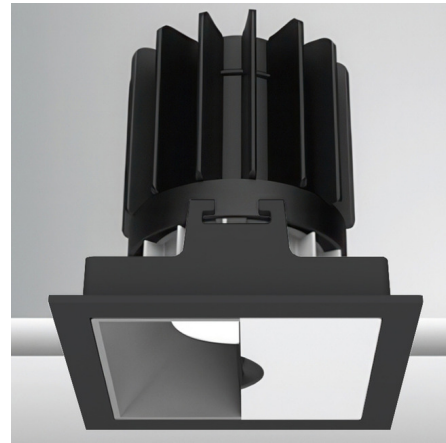

Lightology

lightology.com
866-954-4489
04-25-26

Project: _____
 Company: _____
 Location: _____ Fixture Type: _____
 SPEC #: **EDG1480354**
 Approved On: _____ Approved By: _____

Luca 2.7 inch Square Wall Wash Downlight with Trim By PureEdge Lighting

Description

Experience the radiance of Luca 2.7 - a cutting-edge downlight that embodies its Latin namesake as the 'Bringer of Light', a testament to the latest advancements in cutting-edge lighting technology. Luca delivers high performance solutions designed to elevate hospitality, retail, commercial, and discerning residential spaces. Luca downlights distinguish themselves with precision optics and exceptional color rendering. The Luca Square Wall Wash Downlight series delivers captivating illumination across a wide spectrum, creating a visually engaging experience within any space. With its extensive range of design and installation options, Luca 2.7 is versatile for a wide array of new construction and remodel applications. Moreover, the compact form factor allows for installation in spaces with limited clearance. Ceiling cut out: 3 inch. Ceiling thickness 0.5 to 1 inch. Available in a variety of color temperature options with asymmetrical beam spread. See housing for wattage/lumen options. Note: A complete fixture requires a trim and housing, sold separately. Housing Lumen Options: 16 Watt = 820 Lumens 20 Watt = 983 Lumens 24 Watt = 1100 Lumens

Specifications

REFLECTOR/BAFFLE COLOR	Haze
BODY FINISH	Black
WATTAGE	N/A
DIMMER	N/A
DIMENSIONS	3.46"W x 3.81"H
INTEGRATED LED MODULE	1 x LED/120V LED

Technical Information

APERTURE SIZE	2.700"
APERTURE SHAPE	Square
FUNCTION	Wall Washer
LAMP LIFE	50000 hours
COLOR RENDERING	.90 CRI
LAMP COLOR	.2400K