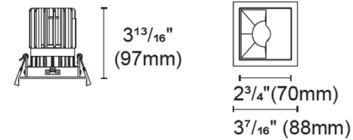

CLICK TO VIEW PRODUCT

Notes: