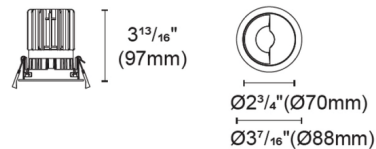

### Specifications

REFLECTOR/BAFFLE COLOR	White
BODY FINISH	White
WATTAGE	N/A
DIMMER	N/A
DIMENSIONS	3.46"W x 3.81"H
INTEGRATED LED MODULE	1 x LED/120V LED

### Technical Information

APERTURE SIZE	2.700"
APERTURE SHAPE	Round
FUNCTION	Wall Washer
LAMP LIFE	50000 hours
COLOR RENDERING	.90 CRI
LAMP COLOR	2700K

Shown in white / white

Round Trim

CLICK TO VIEW PRODUCT