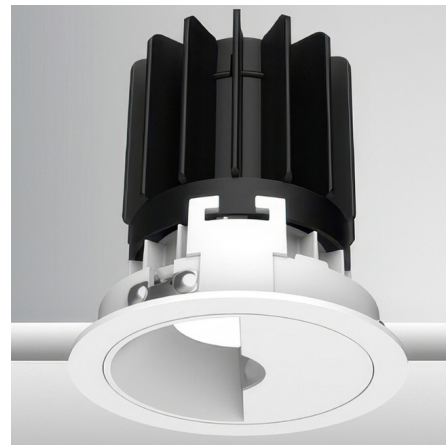

## Luca 2.7 inch Round Wall Wash Downlight with Trim By PureEdge Lighting

### Description

Experience the radiance of Luca 2.7 - a cutting-edge downlight that embodies its Latin namesake as the 'Bringer of Light', a testament to the latest advancements in cutting-edge lighting technology. Luca delivers high performance solutions designed to elevate hospitality, retail, commercial, and discerning residential spaces. Luca downlights distinguish themselves with precision optics and exceptional color rendering. The Luca Wall Wash Downlight series delivers captivating illumination across a wide spectrum, creating a visually engaging experience within any space. With its extensive range of design and installation options, Luca 2.7 is versatile for a wide array of new construction and remodel applications. Moreover, the compact form factor allows for installation in spaces with limited clearance. Ceiling cut out: 3 inch. Ceiling thickness 0.5 to 1 inch. Available in a variety of color temperature options with asymmetrical beam spread. See housing for wattage/lumen options. Note: A complete fixture requires a trim and housing, sold separately. Housing Lumen Options: 16 Watt = 820 Lumens 20 Watt = 983 Lumens 24 Watt = 1100 Lumens

### Specifications

REFLECTOR/BAFFLE COLOR	White
BODY FINISH	White
WATTAGE	N/A
DIMMER	N/A
DIMENSIONS	3.46"W x 3.81"H
INTEGRATED LED MODULE	1 x LED/120V LED

### Technical Information

APERTURE SIZE	2.700"
APERTURE SHAPE	Round
FUNCTION	Wall Washer
LAMP LIFE	50000 hours
COLOR RENDERING	.90 CRI
LAMP COLOR	2700K

Shown in white / white

Round Trim

CLICK TO VIEW PRODUCT