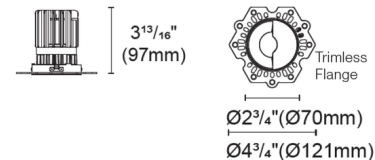

Description

Experience the radiance of Luca 2.7 - a cutting-edge downlight that embodies its Latin namesake as the 'Bringer of Light', a testament to the latest advancements in cutting-edge lighting technology. Luca delivers high performance solutions designed to elevate hospitality, retail, commercial, and discerning residential spaces. Luca downlights distinguish themselves with precision optics and exceptional color rendering. The Luca Trimless Wall Wash Downlight series delivers captivating illumination across a wide spectrum, creating a visually engaging experience within any space. With its extensive range of design and installation options, Luca 2.7 is versatile for a wide array of new construction and remodel applications. Moreover, the compact form factor allows for installation in spaces with limited clearance. Ceiling cut out: 3 inch. Ceiling thickness 0.5 to 1 inch. Available in a variety of color temperature options with asymmetrical beam spread. See housing for wattage/lumen options. Note: A complete fixture requires a trim and housing, sold separately. Housing Lumen Options: 16 Watt = 820 Lumens 20 Watt = 983 Lumens 24 Watt = 1100 Lumens

Specifications

REFLECTOR/BAFFLE COLOR	White
BODY FINISH	N/A
WATTAGE	N/A
DIMMER	N/A
DIMENSIONS	2.75"W x 3.81"H
INTEGRATED LED MODULE	1 x LED/120V LED

Technical Information

APERTURE SIZE	2.700"
APERTURE SHAPE	Round
FUNCTION	Wall Washer
LAMP LIFE	50000 hours
COLOR RENDERING	.90 CRI
LAMP COLOR	2700K

Shown in white

Round Trimless

CLICK TO VIEW PRODUCT

Notes: