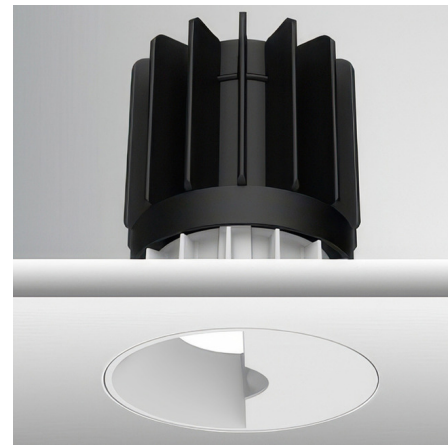

Lightology

lightology.com
866-954-4489
07-11-26

Project: _____
 Company: _____
 Location: _____ Fixture Type: _____
 SPEC #: **EDG1480358**
 Approved On: _____ Approved By: _____

Luca 2.7 inch Round Static White Trimless Wall Wash Downlight By PureEdge Lighting

Description

Experience the radiance of Luca 2.7 - a cutting-edge downlight that embodies its Latin namesake as the 'Bringer of Light', a testament to the latest advancements in cutting-edge lighting technology. Luca delivers high performance solutions designed to elevate hospitality, retail, commercial, and discerning residential spaces. Luca downlights distinguish themselves with precision optics and exceptional color rendering. The Luca Trimless Wall Wash Downlight series delivers captivating illumination across a wide spectrum, creating a visually engaging experience within any space. With its extensive range of design and installation options, Luca 2.7 is versatile for a wide array of new construction and remodel applications. Moreover, the compact form factor allows for installation in spaces with limited clearance. Ceiling cut out: 3 inch. Ceiling thickness 0.5 to 1 inch. Available in a variety of color temperature options with asymmetrical beam spread. See housing for wattage/lumen options. Note: A complete fixture requires a trim and housing, sold separately. Housing Lumen Options: 16 Watt = 820 Lumens 20 Watt = 983 Lumens 24 Watt = 1100 Lumens

Specifications

REFLECTOR/BAFFLE COLOR	White
BODY FINISH	N/A
WATTAGE	N/A
DIMMER	N/A
DIMENSIONS	2.75"W x 3.81"H
INTEGRATED LED MODULE	1 x LED/120V LED

Technical Information

APERTURE SIZE	2.700"
APERTURE SHAPE	Round
FUNCTION	Wall Washer
LAMP LIFE	50000 hours
COLOR RENDERING	.90 CRI
LAMP COLOR	2700K

Shown in white

Round Trimless

CLICK TO VIEW PRODUCT

Notes: