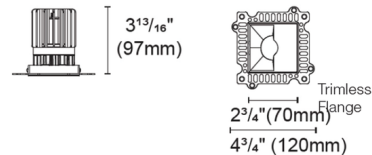

Description

Experience the radiance of Luca 2.7 - a cutting-edge wall wash downlight that embodies its Latin namesake as the 'Bringer of Light', a testament to the latest advancements in cutting-edge lighting technology. Luca delivers high performance solutions designed to elevate hospitality, retail, commercial, and discerning residential spaces. Luca downlights distinguish themselves with precision optics and exceptional color rendering. The Luca Trimless Wall Wash Downlight series delivers captivating illumination across a wide spectrum, creating a visually engaging experience within any space. With its extensive range of design and installation options, Luca 2.7 is versatile for a wide array of new construction and remodel applications. Moreover, the compact form factor allows for installation in spaces with limited clearance. Ceiling cut out: 3 inch. Ceiling thickness 0.5 to 1 inch. Available in a variety of color temperature options with asymmetrical beam spread. See housing for wattage/ lumen options. Note: A complete fixture requires a trim and housing, sold separately. Housing Lumen Options: 16 Watt = 820 Lumens 20 Watt = 983 Lumens 24 Watt = 1100 Lumens

Specifications

REFLECTOR/BAFFLE COLOR	White
BODY FINISH	N/A
WATTAGE	N/A
DIMMER	N/A
DIMENSIONS	2.75"W x 3.81"H
INTEGRATED LED MODULE	1 x LED/120V LED

Technical Information

APERTURE SIZE	2.700"
APERTURE SHAPE	Square
FUNCTION	Wall Washer
LAMP LIFE	50000 hours
COLOR RENDERING	.90 CRI
LAMP COLOR	2700K

Shown in white

Square Trimless

CLICK TO VIEW PRODUCT

Notes: