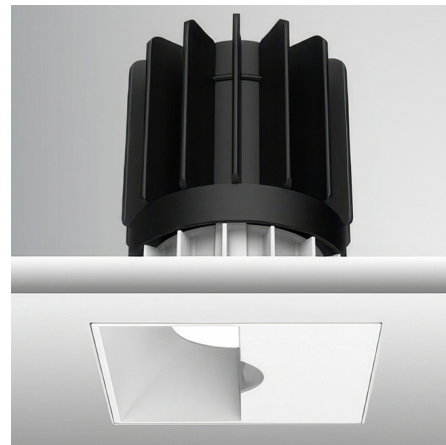

Lightology

lightology.com
866-954-4489
06-30-26

Project: _____
 Company: _____
 Location: _____ Fixture Type: _____
 SPEC #: **EDG1480367**
 Approved On: _____ Approved By: _____

Luca 2.7 inch Square Trimless Wall Wash Downlight By PureEdge Lighting

Description

Experience the radiance of Luca 2.7 - a cutting-edge wall wash downlight that embodies its Latin namesake as the 'Bringer of Light', a testament to the latest advancements in cutting-edge lighting technology. Luca delivers high performance solutions designed to elevate hospitality, retail, commercial, and discerning residential spaces. Luca downlights distinguish themselves with precision optics and exceptional color rendering. The Luca Trimless Wall Wash Downlight series delivers captivating illumination across a wide spectrum, creating a visually engaging experience within any space. With its extensive range of design and installation options, Luca 2.7 is versatile for a wide array of new construction and remodel applications. Moreover, the compact form factor allows for installation in spaces with limited clearance. Ceiling cut out: 3 inch. Ceiling thickness 0.5 to 1 inch. Available in a variety of color temperature options with asymmetrical beam spread. See housing for wattage/ lumen options. Note: A complete fixture requires a trim and housing, sold separately. Housing Lumen Options: 16 Watt = 820 Lumens 20 Watt = 983 Lumens 24 Watt = 1100 Lumens

Specifications

REFLECTOR/BAFFLE COLOR	White
BODY FINISH	N/A
WATTAGE	N/A
DIMMER	N/A
DIMENSIONS	2.75"W x 3.81"H
INTEGRATED LED MODULE	1 x LED/120V LED

Technical Information

APERTURE SIZE	2.700"
APERTURE SHAPE	Square
FUNCTION	Wall Washer
LAMP LIFE	50000 hours
COLOR RENDERING	.90 CRI
LAMP COLOR	2700K