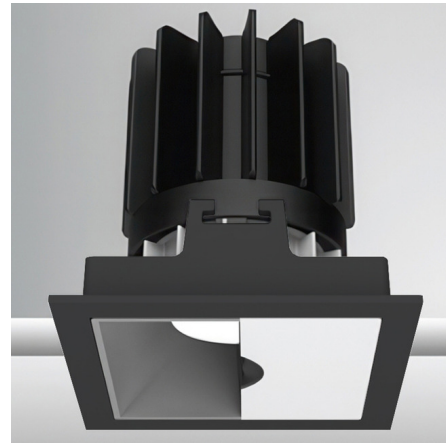

Lightology

lightology.com
866-954-4489
07-11-26

Project: _____
 Company: _____
 Location: _____ Fixture Type: _____
 SPEC #: **EDG1480372**
 Approved On: _____ Approved By: _____

Luca 2.7 inch Square Wall Wash Downlight with Trim By PureEdge Lighting

Description

Experience the radiance of Luca 2.7 - a cutting-edge downlight that embodies its Latin namesake as the 'Bringer of Light', a testament to the latest advancements in cutting-edge lighting technology. Luca delivers high performance solutions designed to elevate hospitality, retail, commercial, and discerning residential spaces. Luca downlights distinguish themselves with precision optics and exceptional color rendering. The Luca Square Wall Wash Downlight series delivers captivating illumination across a wide spectrum, creating a visually engaging experience within any space. With its extensive range of design and installation options, Luca 2.7 is versatile for a wide array of new construction and remodel applications. Moreover, the compact form factor allows for installation in spaces with limited clearance. Ceiling cut out: 3 inch. Ceiling thickness 0.5 to 1 inch. Available in a variety of color temperature options with asymmetrical beam spread. See housing for wattage/lumen options. Note: A complete fixture requires a trim and housing, sold separately. Housing Lumen Options: 16 Watt = 820 Lumens 20 Watt = 983 Lumens 24 Watt = 1100 Lumens

Specifications

REFLECTOR/BAFFLE COLOR	Haze
BODY FINISH	Black
WATTAGE	N/A
DIMMER	N/A
DIMENSIONS	3.46"W x 3.81"H
INTEGRATED LED MODULE	1 x LED/120V LED

Technical Information

APERTURE SIZE	2.700"
APERTURE SHAPE	Square
FUNCTION	Wall Washer
LAMP LIFE	50000 hours
COLOR RENDERING	.90 CRI
LAMP COLOR	2700K