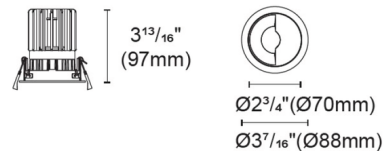

CLICK TO VIEW PRODUCT

Notes: