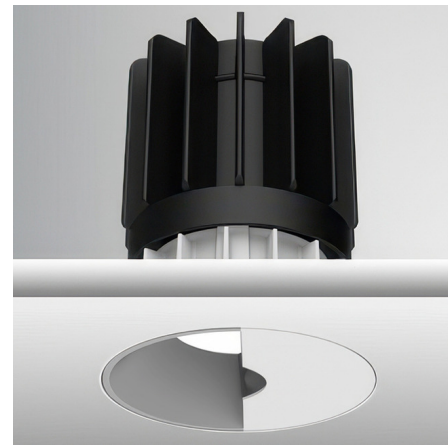

Specifications

REFLECTOR/BAFFLE COLOR	Haze Satin Silver
BODY FINISH	N/A
WATTAGE	14W
DIMMER	N/A
DIMENSIONS	2.75"W x 3.81"H
INTEGRATED LED MODULE	1 x LED/14W/24V LED

Technical Information

APERTURE SIZE	2.700"
APERTURE SHAPE	Round
HOUSING HEIGHT	4"
HOUSING TYPE	Remodel NON IC
CEILING TYPE	Drywall Trimless/Flush
FUNCTION	Wall Washer
LAMP LIFE	50000 hours
COLOR RENDERING	95 CRI
LAMP COLOR	RGB+White
LUMENS/WATT	33.43
LUMINOUS FLUX	468 lumens