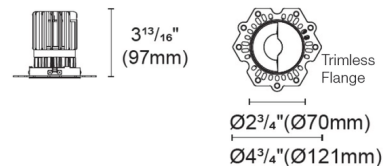

CLICK TO VIEW PRODUCT

Notes: