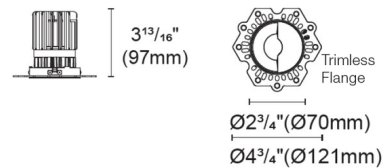

CLICK TO VIEW PRODUCT

Notes: