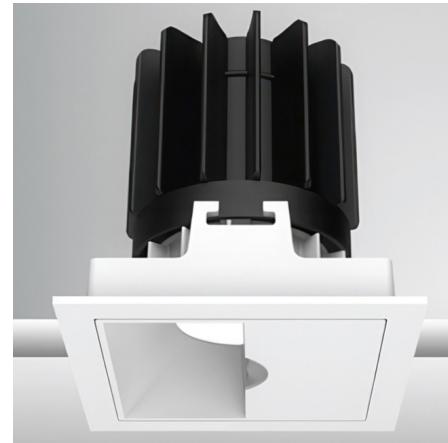

Specifications

REFLECTOR/BAFFLE COLOR	White
BODY FINISH	White
WATTAGE	14W
DIMMER	N/A
DIMENSIONS	3.46"W x 3.81"H
INTEGRATED LED MODULE	1 x LED/14W/24V LED

Technical Information

APERTURE SHAPE	Square
HOUSING HEIGHT	4"
HOUSING TYPE	Remodel NON IC
CEILING TYPE	Drywall with Trim
FUNCTION	Wall Washer
LAMP LIFE	50000 hours
COLOR RENDERING	95 CRI
LAMP COLOR	RGB+White
LUMENS/WATT	33.43
LUMINOUS FLUX	468 lumens