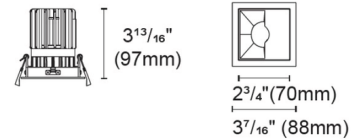

CLICK TO VIEW PRODUCT

Notes: