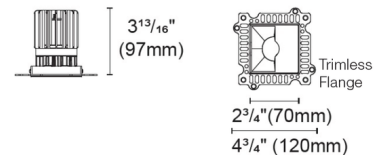

CLICK TO VIEW PRODUCT

Notes: