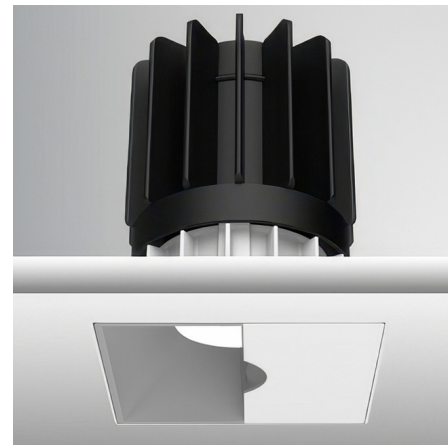

Specifications

REFLECTOR/BAFFLE COLOR	Haze Satin Silver
BODY FINISH	N/A
WATTAGE	14W
DIMMER	N/A
DIMENSIONS	2.75"W x 3.81"H
INTEGRATED LED MODULE	1 x LED/14W/24V LED

Technical Information

APERTURE SIZE	2.700"
APERTURE SHAPE	Square
HOUSING HEIGHT	4"
HOUSING TYPE	Remodel NON IC
CEILING TYPE	Drywall Trimless/Flush
FUNCTION	Wall Washer
LAMP LIFE	50000 hours
COLOR RENDERING	95 CRI
LAMP COLOR	RGB+White
LUMENS/WATT	33.43
LUMINOUS FLUX	468 lumens