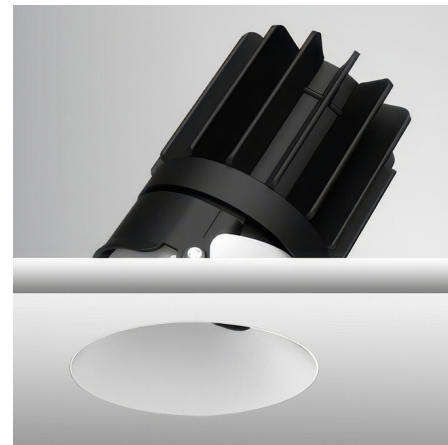

Description

Experience the radiance of Luca 2.7, a cutting-edge downlight that embodies its Latin namesake as the Bringer of Light'. Luca is a testament to the latest advancements in cutting-edge lighting technology, delivering high performance solutions designed to elevate hospitality, retail, commercial, and discerning residential spaces. The Luca 2.7 DMX/DALI TruColor technology uses five channels of tunable LEDs composed of RGBTW (Red, Blue, Green and Tunable White) 1500K-6500K color temperature. Unlock the full potential of Luca's extensive color palette, superior output, energy efficiency, smart control, and exceptional color consistency. The compact form of the Luca 2.7 allows for installation in new construction and remodel applications with limited clearance. With the PureEdge Unity 2 DMX Gateway Luca 2.7 seamlessly integrates into all major Home Lighting Systems. Luca 2.7 DMX/DALI is a Remodel Non-IC housing with adjustable or fixed trim complete with a DMX decoder with 48VDC input Class 2 wiring. Required remote power supply sold separately. Can be used for new construction applications with new construction mounting frame or new construction housing sold separately. Note: Fixed Downlight Trim is wet listed. Adjustable Downlight Trim is damp listed.

Specifications

REFLECTOR/BAFFLE COLOR	White
BODY FINISH	N/A
WATTAGE	14W
DIMMER	N/A
DIMENSIONS	2.75"W x 4.33"H
INTEGRATED LED MODULE	1 x LED/14W/48V LED

Technical Information

APERTURE SIZE	2.700"
APERTURE SHAPE	Round
HOUSING HEIGHT	4.5"
HOUSING TYPE	Remodel NON IC
CEILING TYPE	Drywall Trimless/Flush
FUNCTION	Adjustable Accent
LAMP LIFE	50000 hours
BEAM ANGLE	25°
COLOR RENDERING	95 CRI
LAMP COLOR	RGB+White
LUMENS/WATT	45.79
LUMINOUS FLUX	641 lumens