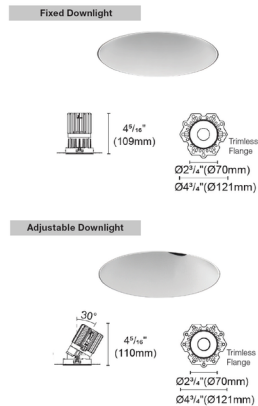

CLICK TO VIEW PRODUCT

Notes: