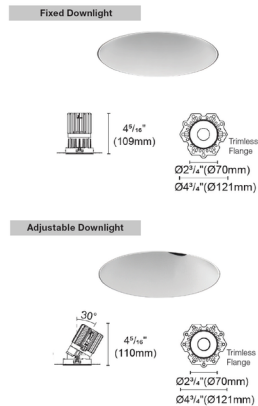

### Specifications

REFLECTOR/BAFFLE COLOR	White
BODY FINISH	N/A
WATTAGE	14W
DIMMER	N/A
DIMENSIONS	2.75"W x 4.33"H
INTEGRATED LED MODULE	1 x LED/14W/48V LED

### Technical Information

APERTURE SIZE	2.700"
APERTURE SHAPE	Round
HOUSING HEIGHT	4.5"
HOUSING TYPE	Remodel NON IC
CEILING TYPE	Drywall Trimless/Flush
FUNCTION	Adjustable Accent
LAMP LIFE	50000 hours
BEAM ANGLE	25°
COLOR RENDERING	95 CRI
LAMP COLOR	RGB+White
LUMENS/WATT	45.79
LUMINOUS FLUX	641 lumens