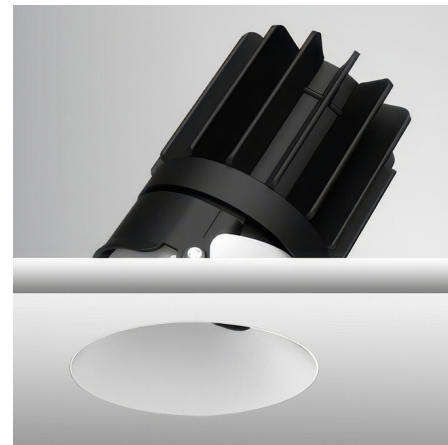

### Description

Experience the radiance of Luca 2.7, a cutting-edge downlight that embodies its Latin namesake as the Bringer of Light'. Luca is a testament to the latest advancements in cutting-edge lighting technology, delivering high performance solutions designed to elevate hospitality, retail, commercial, and discerning residential spaces. The Luca 2.7 DMX/DALI TruColor technology uses five channels of tunable LEDs composed of RGBTW (Red, Blue, Green and Tunable White) 1500K-6500K color temperature. Unlock the full potential of Luca's extensive color palette, superior output, energy efficiency, smart control, and exceptional color consistency. The compact form of the Luca 2.7 allows for installation in new construction and remodel applications with limited clearance. With the PureEdge Unity 2 DMX Gateway Luca 2.7 seamlessly integrates into all major Home Lighting Systems. Luca 2.7 DMX/DALI is a Remodel Non-IC housing with adjustable or fixed trim complete with a DMX decoder with 48VDC input Class 2 wiring. Required remote power supply sold separately. Can be used for new construction applications with new construction mounting frame or new construction housing sold separately. Note: Fixed Downlight Trim is wet listed. Adjustable Downlight Trim is damp listed.

### Specifications

REFLECTOR/BAFFLE COLOR	White
BODY FINISH	N/A
WATTAGE	14W
DIMMER	N/A
DIMENSIONS	2.75"W x 4.33"H
INTEGRATED LED MODULE	1 x LED/14W/48V LED

### Technical Information

APERTURE SIZE	2.700"
APERTURE SHAPE	Round
HOUSING HEIGHT	4.5"
HOUSING TYPE	Remodel NON IC
CEILING TYPE	Drywall Trimless/Flush
FUNCTION	Adjustable Accent
LAMP LIFE	50000 hours
BEAM ANGLE	25°
COLOR RENDERING	95 CRI
LAMP COLOR	RGB+White
LUMENS/WATT	45.79
LUMINOUS FLUX	641 lumens