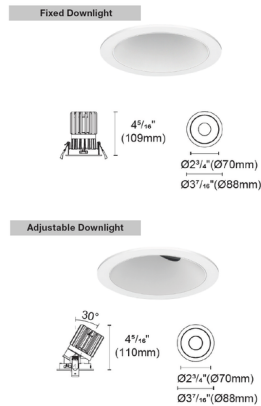

CLICK TO VIEW PRODUCT

Notes: