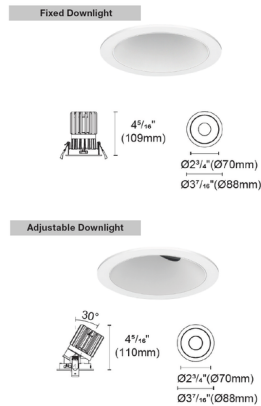

### Specifications

REFLECTOR/BAFFLE COLOR	Haze Satin Silver
BODY FINISH	White
WATTAGE	14W
DIMMER	N/A
DIMENSIONS	3.46"W x 4.33"H
INTEGRATED LED MODULE	1 x LED/14W/48V LED

### Technical Information

APERTURE SHAPE	Round
HOUSING HEIGHT	4.5"
HOUSING TYPE	Remodel NON IC
CEILING TYPE	Drywall with Trim
FUNCTION	Adjustable Accent
LAMP LIFE	50000 hours
BEAM ANGLE	25°
COLOR RENDERING	95 CRI
LAMP COLOR	RGB+White
LUMENS/WATT	45.79
LUMINOUS FLUX	641 lumens