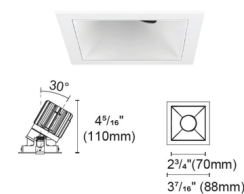

CLICK TO VIEW PRODUCT

Notes: