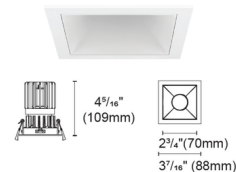

Adjustable Downlight