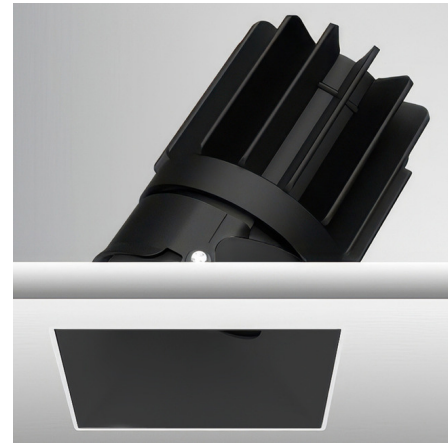

Lightology

lightology.com
866-954-4489
06-27-26

Project: _____
 Company: _____
 Location: _____ Fixture Type: _____
 SPEC #: **EDG1480498**
 Approved On: _____ Approved By: _____

Luca 2.7 inch Square DALI/DMX RGBTW 48V Trimless Downlight By PureEdge Lighting

Description

Experience the radiance of Luca 2.7, a cutting-edge downlight that embodies its Latin namesake as the Bringer of Light'. Luca is a testament to the latest advancements in cutting-edge lighting technology, delivering high performance solutions designed to elevate hospitality, retail, commercial, and discerning residential spaces. The Luca 2.7 DMX/DALI TruColor technology uses five channels of tunable LEDs composed of RGBTW (Red, Blue, Green and Tunable White) 1500K-6500K color temperature. Unlock the full potential of Luca's extensive color palette, superior output, energy efficiency, smart control, and exceptional color consistency. The compact form of the Luca 2.7 allows for installation in new construction and remodel applications with limited clearance. With the PureEdge Unity 2 DMX Gateway Luca 2.7 seamlessly integrates into all major Home Lighting Systems. Luca 2.7 DMX/DALI is a Remodel Non-IC housing with adjustable or fixed trim complete with a DMX decoder with 48VDC input Class 2 wiring. Required remote power supply sold separately. Can be used for new construction applications with new construction mounting frame or new construction housing sold separately. Note: Fixed Downlight Trim is wet listed. Adjustable Downlight Trim is damp listed.

Specifications

REFLECTOR/BAFFLE COLOR	Black
BODY FINISH	N/A
WATTAGE	14W
DIMMER	N/A
DIMENSIONS	2.75"W x 4.33"H
INTEGRATED LED MODULE	1 x LED/14W/48V LED

Technical Information

APERTURE SIZE	2.700"
APERTURE SHAPE	Square
HOUSING HEIGHT	4.5"
HOUSING TYPE	Remodel NON IC
CEILING TYPE	Drywall Trimless/Flush
FUNCTION	Adjustable Accent
LAMP LIFE	50000 hours
BEAM ANGLE	25°
COLOR RENDERING	95 CRI
LAMP COLOR	RGB+White
LUMENS/WATT	45.79
LUMINOUS FLUX	641 lumens