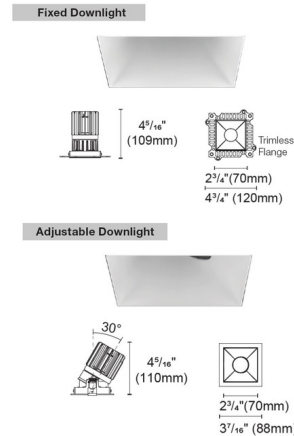

CLICK TO VIEW PRODUCT

Notes: