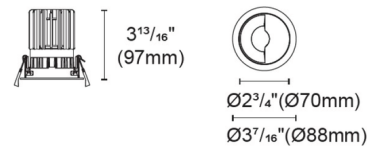

CLICK TO VIEW PRODUCT

Notes: