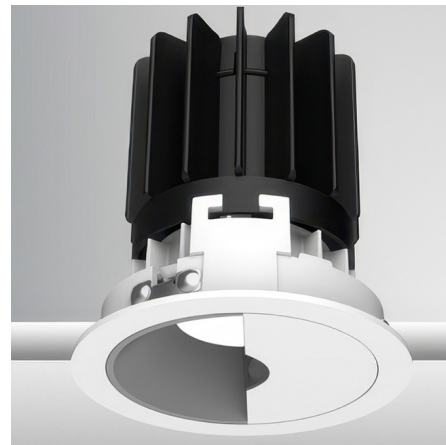

Lightology

lightology.com
866-954-4489
06-30-26

Project: _____
 Company: _____
 Location: _____ Fixture Type: _____
 SPEC #: **EDG1480760**
 Approved On: _____ Approved By: _____

Luca 2.7 inch Round DALI/DMX RGBTW 48V Wall Wash with Trim By PureEdge Lighting

Description

Experience the radiance of Luca 2.7, a cutting-edge wall wash downlight that embodies its Latin namesake as the Bringer of Light. Luca is a testament to the latest advancements in cutting-edge lighting technology, delivering high performance solutions designed to elevate hospitality, retail, commercial, and discerning residential spaces. The Luca 2.7 DMX/DALI TruColor technology uses five channels of tunable LEDs composed of RGBTW (Red, Blue, Green and Tunable White) 1500K-6500K color temperature. Unlock the full potential of Luca's extensive color palette, superior output, energy efficiency, smart control, and exceptional color consistency. The compact form of the Luca 2.7 allows for installation in new construction and remodel applications with limited clearance. With the PureEdge Unity 2 DMX Gateway Luca 2.7 seamlessly integrates into all major Home Lighting Systems. Luca 2.7 DMX/DALI is a Remodel Non-IC housing with a wall wash asymmetrical beam trim complete with a DMX decoder with 48VDC input Class 2 wiring. Required remote power supply sold separately. Can be used for new construction applications with new construction mounting frame or new construction housing sold separately.

Specifications

REFLECTOR/BAFFLE COLOR	Haze Satin Silver
BODY FINISH	White
WATTAGE	14W
DIMMER	N/A
DIMENSIONS	3.46"W x 3.81"H
INTEGRATED LED MODULE	1 x LED/14W/48V LED

Technical Information

APERTURE SHAPE	Round
HOUSING HEIGHT	4"
HOUSING TYPE	Remodel NON IC
CEILING TYPE	Drywall with Trim
FUNCTION	Wall Washer
LAMP LIFE	50000 hours
COLOR RENDERING	95 CRI
LAMP COLOR	RGB+White
LUMENS/WATT	33.43
LUMINOUS FLUX	468 lumens