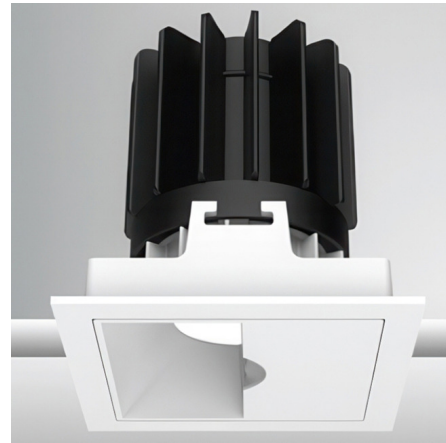

Lightology

lightology.com
866-954-4489
04-25-26

Project: _____
 Company: _____
 Location: _____ Fixture Type: _____
 SPEC #: **EDG1480763**
 Approved On: _____ Approved By: _____

Luca 2.7 inch Square DALI/DMX RGBTW 48V Wall Wash with Trim By PureEdge Lighting

Description

Experience the radiance of Luca 2.7, a cutting-edge wall wash downlight that embodies its Latin namesake as the Bringer of Light. Luca is a testament to the latest advancements in cutting-edge lighting technology, delivering high performance solutions designed to elevate hospitality, retail, commercial, and discerning residential spaces. The Luca 2.7 DMX/DALI TruColor technology uses five channels of tunable LEDs composed of RGBTW (Red, Blue, Green and Tunable White) 1500K-6500K color temperature. Unlock the full potential of Luca's extensive color palette, superior output, energy efficiency, smart control, and exceptional color consistency. The compact form of the Luca 2.7 allows for installation in new construction and remodel applications with limited clearance. With the PureEdge Unity 2 DMX Gateway Luca 2.7 seamlessly integrates into all major Home Lighting Systems. Luca 2.7 DMX/DALI is a Remodel Non-IC housing with a wall wash asymmetrical beam trim complete with a DMX decoder with 48VDC input Class 2 wiring. Required remote power supply sold separately. Can be used for new construction applications with new construction mounting frame or new construction housing sold separately.

Specifications

REFLECTOR/BAFFLE COLOR	White
BODY FINISH	White
WATTAGE	14W
DIMMER	N/A
DIMENSIONS	3.46"W x 3.81"H
INTEGRATED LED MODULE	1 x LED/14W/48V LED

Technical Information

APERTURE SHAPE	Square
HOUSING HEIGHT	4"
HOUSING TYPE	Remodel NON IC
CEILING TYPE	Drywall with Trim
FUNCTION	Wall Washer
LAMP LIFE	50000 hours
COLOR RENDERING	95 CRI
LAMP COLOR	RGB+White
LUMENS/WATT	33.43
LUMINOUS FLUX	468 lumens