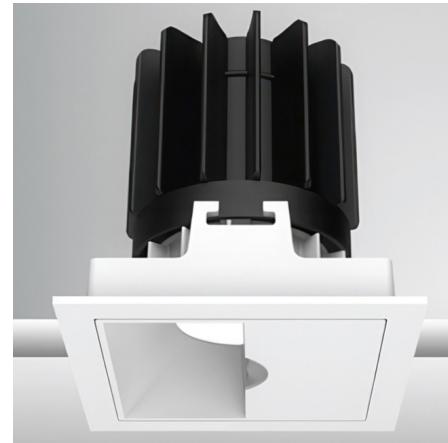

## Luca 2.7 inch Square DALI/DMX RGBTW 48V Wall Wash with Trim By PureEdge Lighting

### Description

Experience the radiance of Luca 2.7, a cutting-edge wall wash downlight that embodies its Latin namesake as the Bringer of Light. Luca is a testament to the latest advancements in cutting-edge lighting technology, delivering high performance solutions designed to elevate hospitality, retail, commercial, and discerning residential spaces. The Luca 2.7 DMX/DALI TruColor technology uses five channels of tunable LEDs composed of RGBTW (Red, Blue, Green and Tunable White) 1500K-6500K color temperature. Unlock the full potential of Luca's extensive color palette, superior output, energy efficiency, smart control, and exceptional color consistency. The compact form of the Luca 2.7 allows for installation in new construction and remodel applications with limited clearance. With the PureEdge Unity 2 DMX Gateway Luca 2.7 seamlessly integrates into all major Home Lighting Systems. Luca 2.7 DMX/DALI is a Remodel Non-IC housing with a wall wash asymmetrical beam trim complete with a DMX decoder with 48VDC input Class 2 wiring. Required remote power supply sold separately. Can be used for new construction applications with new construction mounting frame or new construction housing sold separately.

### Specifications

REFLECTOR/BAFFLE COLOR	White
BODY FINISH	White
WATTAGE	14W
DIMMER	N/A
DIMENSIONS	3.46"W x 3.81"H
INTEGRATED LED MODULE	1 x LED/14W/48V LED

### Technical Information

APERTURE SHAPE	Square
HOUSING HEIGHT	4"
HOUSING TYPE	Remodel NON IC
CEILING TYPE	Drywall with Trim
FUNCTION	Wall Washer
LAMP LIFE	50000 hours
COLOR RENDERING	95 CRI
LAMP COLOR	RGB+White
LUMENS/WATT	33.43
LUMINOUS FLUX	468 lumens