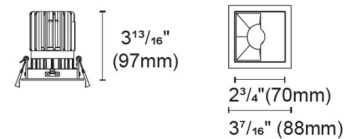

CLICK TO VIEW PRODUCT

Notes: