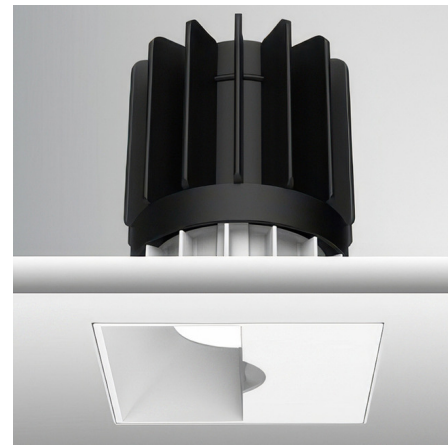

Specifications

REFLECTOR/BAFFLE COLOR	White
BODY FINISH	N/A
WATTAGE	14W
DIMMER	N/A
DIMENSIONS	2.75"W x 3.81"H
INTEGRATED LED MODULE	1 x LED/14W/48V LED

Technical Information

APERTURE SIZE	2.700"
APERTURE SHAPE	Square
HOUSING HEIGHT	4"
HOUSING TYPE	Remodel NON IC
CEILING TYPE	Drywall Trimless/Flush
FUNCTION	Wall Washer
LAMP LIFE	50000 hours
COLOR RENDERING	95 CRI
LAMP COLOR	RGB+White
LUMENS/WATT	33.43
LUMINOUS FLUX	468 lumens

Shown in white