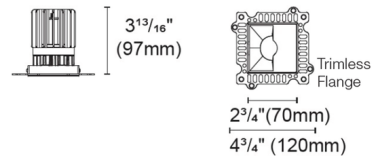

CLICK TO VIEW PRODUCT

Notes: