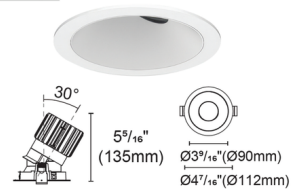

Adjustable Downlight

CLICK TO VIEW PRODUCT

Notes: