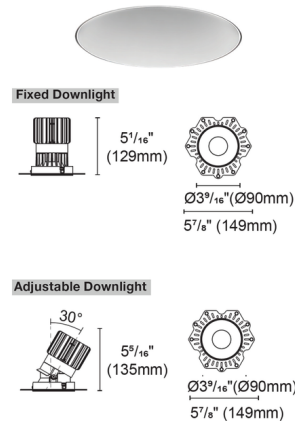

CLICK TO VIEW PRODUCT

Notes: