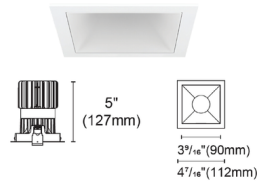

Adjustable Downlight