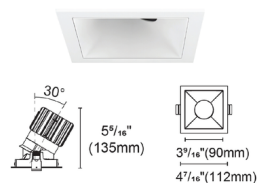

CLICK TO VIEW PRODUCT

Notes: