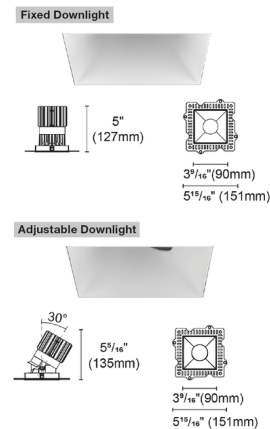

CLICK TO VIEW PRODUCT

Notes: