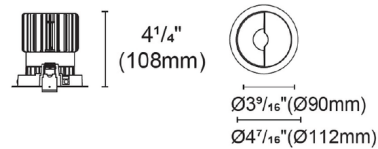

Lightology

lightology.com
866-954-4489
07-10-26

Project: _____
Company: _____
Location: _____ Fixture Type: _____
SPEC #: **EDG1481081**
Approved On: _____ Approved By: _____

Luca 3.5 inch Round DALI/DMX RGBTW 48V Wall Wash with Trim By PureEdge Lighting

Description

Experience the radiance of Luca 3.5, a cutting-edge wall wash downlight that embodies its Latin namesake as the Bringer of Light. Luca is a testament to the latest advancements in cutting-edge lighting technology, delivering high performance solutions designed to elevate hospitality, retail, commercial, and discerning residential spaces. The Luca 3.5 DMX/DALI TruColor technology uses five channels of tunable LEDs composed of RGBTW (Red, Blue, Green and Tunable White) 1500K-6500K color temperature. Unlock the full potential of Luca's extensive color palette, superior output, energy efficiency, smart control, and exceptional color consistency. The compact form of the Luca 3.5 allows for installation in new construction and remodel applications with limited clearance. With the PureEdge Unity 2 DMX Gateway Luca 3.5 seamlessly integrates into all major Home Lighting Systems. Luca 3.5 DMX/DALI is a Remodel Non-IC housing with a wall wash asymmetrical beam trim complete with a DMX decoder with 48VDC input Class 2 wiring. Required remote power supply sold separately. Can be used for new construction applications with new construction mounting frame or new construction housing sold separately.

Specifications

REFLECTOR/BAFFLE COLOR	Black
BODY FINISH	White
WATTAGE	14W
DIMMER	N/A
DIMENSIONS	4.4"W x 4.25"H
INTEGRATED LED MODULE	1 x LED/14W/48V LED

Technical Information