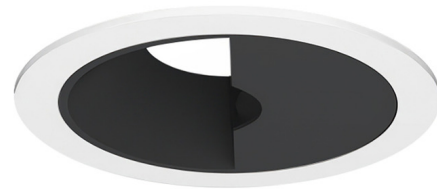

Lightology

lightology.com
866-954-4489
07-10-26

Project: _____
 Company: _____
 Location: _____ Fixture Type: _____
 SPEC #: **EDG1481081**
 Approved On: _____ Approved By: _____

Luca 3.5 inch Round DALI/DMX RGBTW 48V Wall Wash with Trim By PureEdge Lighting

Description

Experience the radiance of Luca 3.5, a cutting-edge wall wash downlight that embodies its Latin namesake as the Bringer of Light. Luca is a testament to the latest advancements in cutting-edge lighting technology, delivering high performance solutions designed to elevate hospitality, retail, commercial, and discerning residential spaces. The Luca 3.5 DMX/DALI TruColor technology uses five channels of tunable LEDs composed of RGBTW (Red, Blue, Green and Tunable White) 1500K-6500K color temperature. Unlock the full potential of Luca's extensive color palette, superior output, energy efficiency, smart control, and exceptional color consistency. The compact form of the Luca 3.5 allows for installation in new construction and remodel applications with limited clearance. With the PureEdge Unity 2 DMX Gateway Luca 3.5 seamlessly integrates into all major Home Lighting Systems. Luca 3.5 DMX/DALI is a Remodel Non-IC housing with a wall wash asymmetrical beam trim complete with a DMX decoder with 48VDC input Class 2 wiring. Required remote power supply sold separately. Can be used for new construction applications with new construction mounting frame or new construction housing sold separately.

Specifications

REFLECTOR/BAFFLE COLOR	Black
BODY FINISH	White
WATTAGE	14W
DIMMER	N/A
DIMENSIONS	4.4"W x 4.25"H
INTEGRATED LED MODULE	1 x LED/14W/48V LED

Technical Information

APERTURE SHAPE	Round
HOUSING HEIGHT	4.5"
HOUSING TYPE	Remodel NON IC
CEILING TYPE	Drywall with Trim
FUNCTION	Wall Washer
LAMP LIFE	50000 hours
COLOR RENDERING	95 CRI
LAMP COLOR	RGB+White
LUMENS/WATT	50.00
LUMINOUS FLUX	700 lumens

Shown in white / black

CLICK TO VIEW PRODUCT

Notes: