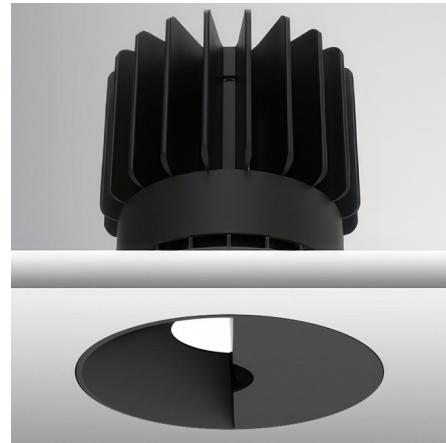

### Description

Experience the radiance of Luca 3.5, a cutting-edge wall wash downlight that embodies its Latin namesake as the Bringer of Light! Luca is a testament to the latest advancements in cutting-edge lighting technology, delivering high performance solutions designed to elevate hospitality, retail, commercial, and discerning residential spaces. The Luca 3.5 DMX/DALI TruColor technology uses five channels of tunable LEDs composed of RGBTW (Red, Blue, Green and Tunable White) 1500K-6500K color temperature. Unlock the full potential of Luca's extensive color palette, superior output, energy efficiency, smart control, and exceptional color consistency. The compact form of the Luca 3.5 allows for installation in new construction and remodel applications with limited clearance. With the PureEdge Unity 2 DMX Gateway Luca 3.5 seamlessly integrates into all major Home Lighting Systems. Luca 3.5 DMX/DALI is a Remodel Non-IC housing with a wall wash asymmetrical beam trimless trim complete with a DMX decoder with 48VDC input Class 2 wiring. Required remote power supply sold separately. Can be used for new construction applications with new construction mounting frame or new construction housing sold separately.

### Specifications

REFLECTOR/BAFFLE COLOR	Black
BODY FINISH	N/A
WATTAGE	14W
DIMMER	N/A
DIMENSIONS	3.54"W x 4.25"H
INTEGRATED LED MODULE	1 x LED/14W/48V LED

### Technical Information

APERTURE SIZE	3.500"
APERTURE SHAPE	Round
HOUSING HEIGHT	4.5"
HOUSING TYPE	Remodel NON IC
CEILING TYPE	Drywall Trimless/Flush
FUNCTION	Wall Washer
LAMP LIFE	50000 hours
COLOR RENDERING	95 CRI
LAMP COLOR	RGB+White
LUMENS/WATT	50.00
LUMINOUS FLUX	700 lumens