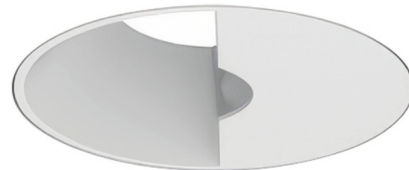

CLICK TO VIEW PRODUCT

Notes: