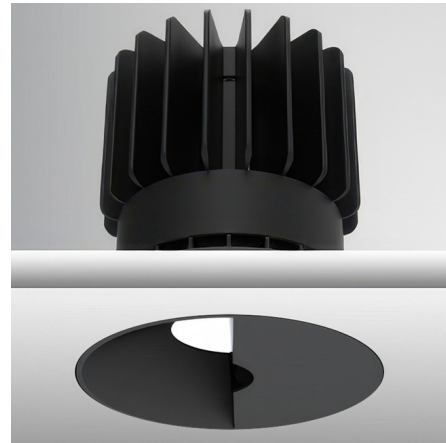

Description

Experience the radiance of Luca 3.5, a cutting-edge wall wash downlight that embodies its Latin namesake as the Bringer of Light! Luca is a testament to the latest advancements in cutting-edge lighting technology, delivering high performance solutions designed to elevate hospitality, retail, commercial, and discerning residential spaces. The Luca 3.5 DMX/DALI TruColor technology uses five channels of tunable LEDs composed of RGBTW (Red, Blue, Green and Tunable White) 1500K-6500K color temperature. Unlock the full potential of Luca's extensive color palette, superior output, energy efficiency, smart control, and exceptional color consistency. The compact form of the Luca 3.5 allows for installation in new construction and remodel applications with limited clearance. With the PureEdge Unity 2 DMX Gateway Luca 3.5 seamlessly integrates into all major Home Lighting Systems. Luca 3.5 DMX/DALI is a Remodel Non-IC housing with a wall wash asymmetrical beam trimless trim complete with a DMX decoder with 48VDC input Class 2 wiring. Required remote power supply sold separately. Can be used for new construction applications with new construction mounting frame or new construction housing sold separately.

Specifications

REFLECTOR/BAFFLE COLOR	Black
BODY FINISH	N/A
WATTAGE	14W
DIMMER	N/A
DIMENSIONS	3.54"W x 4.25"H
INTEGRATED LED MODULE	1 x LED/14W/48V LED

Technical Information

APERTURE SIZE	3.500"
APERTURE SHAPE	Round
HOUSING HEIGHT	4.5"
HOUSING TYPE	Remodel NON IC
CEILING TYPE	Drywall Trimless/Flush
FUNCTION	Wall Washer
LAMP LIFE	50000 hours
COLOR RENDERING	95 CRI
LAMP COLOR	RGB+White
LUMENS/WATT	50.00
LUMINOUS FLUX	700 lumens