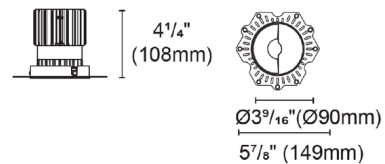

CLICK TO VIEW PRODUCT

Notes: