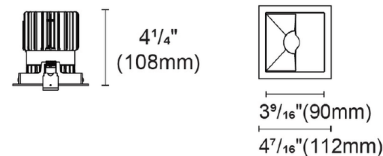

CLICK TO VIEW PRODUCT

Notes: