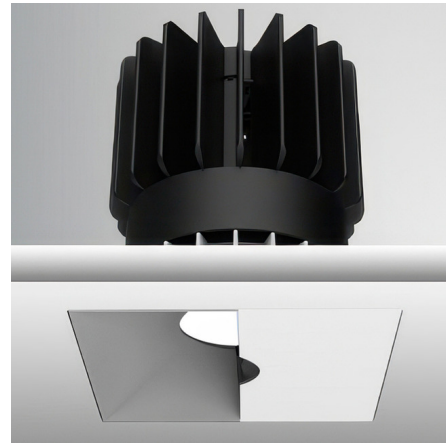

Description

Experience the radiance of Luca 3.5, a cutting-edge wall wash downlight that embodies its Latin namesake as the Bringer of Light! Luca is a testament to the latest advancements in cutting-edge lighting technology, delivering high performance solutions designed to elevate hospitality, retail, commercial, and discerning residential spaces. The Luca 3.5 DMX/DALI TruColor technology uses five channels of tunable LEDs composed of RGBTW (Red, Blue, Green and Tunable White) 1500K-6500K color temperature. Unlock the full potential of Luca's extensive color palette, superior output, energy efficiency, smart control, and exceptional color consistency. The compact form of the Luca 3.5 allows for installation in new construction and remodel applications with limited clearance. With the PureEdge Unity 2 DMX Gateway Luca 3.5 seamlessly integrates into all major Home Lighting Systems. Luca 3.5 DMX/DALI is a Remodel Non-IC housing with a wall wash asymmetrical beam trimless trim complete with a DMX decoder with 48VDC input Class 2 wiring. Required remote power supply sold separately. Can be used for new construction applications with new construction mounting frame or new construction housing sold separately.

Specifications

REFLECTOR/BAFFLE COLOR	Haze Satin Silver
BODY FINISH	N/A
WATTAGE	14W
DIMMER	N/A
DIMENSIONS	3.54"W x 4.25"H
INTEGRATED LED MODULE	1 x LED/14W/48V LED

Technical Information

APERTURE SIZE	3.500"
APERTURE SHAPE	Square
HOUSING HEIGHT	4.5"
HOUSING TYPE	Remodel NON IC
CEILING TYPE	Drywall Trimless/Flush
FUNCTION	Wall Washer
LAMP LIFE	50000 hours
COLOR RENDERING	95 CRI
LAMP COLOR	RGB+White
LUMENS/WATT	50.00
LUMINOUS FLUX	700 lumens