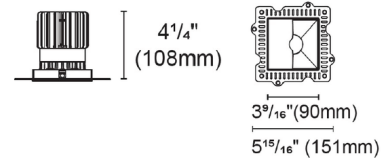

CLICK TO VIEW PRODUCT

Notes: