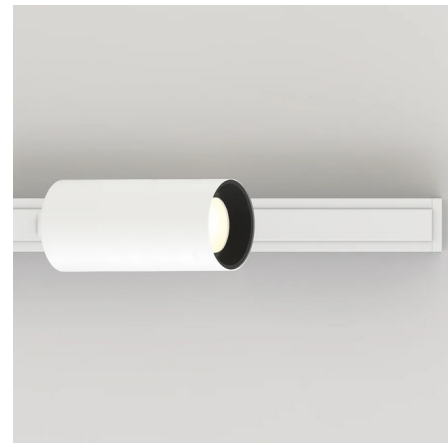

## TS24M 2-Circuit 24V Magnetic Surface/Suspended Track System

By PureEdge Lighting

### Description

The TS24M Magnetic Track is a two-circuit 24VDC Surface Mount or Suspended track system allowing for two groups of fixtures to be controlled independently. The TS24M track system can be surface mounted or suspended from a stem at various drops, with slope ceiling adapter options for ceilings up to 60 degrees. The channels are offered in multiple lengths that can be further cut to size in the field. End, Center, L, T, and X Power Feeds and connectors provide more flexibility to make turns and create different configurations along the ceiling. Includes opaque slot covers, two end caps, straight connector, anchors, and screws. Magnetic Track Heads, available in multiple color temperature and beam spread options, easily click into place allowing you to easily adjust the fixture direction, tilt and rotation. Designed for use with a 24VDC Universal remote power supply up to 40 feet away. Note: Remote power supply, power feed, track heads, and optional accessories sold separately.

Shown in white

### Specifications

COLOR	N/A
BODY FINISH	White
WATTAGE	N/A
DIMMER	N/A
DIMENSIONS	24" L x 0.94" W x 0.94" H
BULB NOT INCLUDED	1 x LED/24V LED

CLICK TO VIEW PRODUCT

Notes: