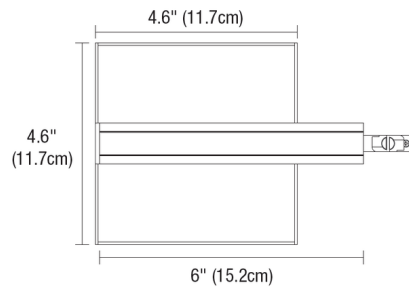

By PureEdge Lighting

Description

The TS24M 2-Circuit Magnetic Track End Power Feed (up to 2X200 watts) designed for use with PureEdge Lighting TS24M 2-Circuit Magnetic Surface/Suspended Track System.

Shown in white

Specifications

COLOR	N/A
BODY FINISH	White
WATTAGE	N/A
DIMMER	N/A
DIMENSIONS	4.6"W x 4.6"H
BULB	N/A

CLICK TO VIEW PRODUCT

Notes: