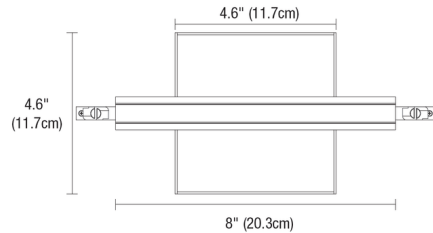

By PureEdge Lighting

Description

The TS24M 2-Circuit Magnetic Track Center Power Feed joins two sections of track in both directions (up to 4X200 watts) designed for use with PureEdge Lighting TS24M 2-Circuit Magnetic Surface/Suspended Track System. May be wired as a dual or single feed.

Shown in white

Specifications

COLOR	N/A
BODY FINISH	White
WATTAGE	N/A
DIMMER	N/A
DIMENSIONS	4.6"W x 4.6"H
BULB	N/A

CLICK TO VIEW PRODUCT

Notes: