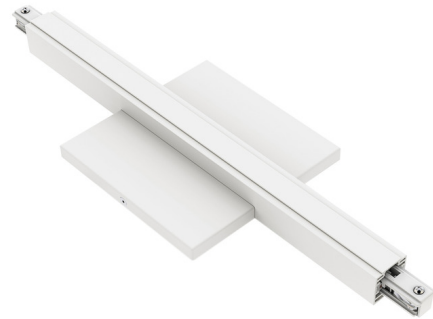

Lightology

lightology.com
866-954-4489
07-10-26

Project: _____

Company: _____

Location: _____ Fixture Type: _____

SPEC #: **EDG1481213**

Approved On: _____ Approved By: _____

TS24M 2-Circuit Magnetic Track Center Power Feed

By PureEdge Lighting

Description

The TS24M 2-Circuit Magnetic Track Center Power Feed joins two sections of track in both directions (up to 4X200 watts) designed for use with PureEdge Lighting TS24M 2-Circuit Magnetic Surface/Suspended Track System. May be wired as a dual or single feed.

Shown in white

Specifications

COLOR	N/A
BODY FINISH	White
WATTAGE	N/A
DIMMER	N/A
DIMENSIONS	4.6"W x 4.6"H
BULB	N/A

CLICK TO VIEW PRODUCT

Notes: