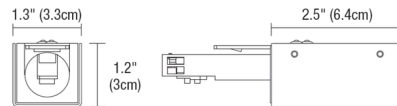

Description

The TS24M 2-Circuit Magnetic Track 1/2 Inch Conduit End Power Feed (up to 2X200 watts) designed for use with PureEdge Lighting TS24M 2-Circuit Magnetic Surface/Suspended Track System.

Shown in white

Specifications

COLOR	N/A
BODY FINISH	White
WATTAGE	N/A
DIMMER	N/A
DIMENSIONS	2.5\"L x 1.3\"W x 1.2\"H
BULB	N/A

CLICK TO VIEW PRODUCT

Notes: