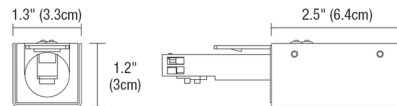

By PureEdge Lighting

Description

The TS24M 2-Circuit Magnetic Track 1/2 Inch Conduit End Power Feed (up to 2X200 watts) designed for use with PureEdge Lighting TS24M 2-Circuit Magnetic Surface/Suspended Track System.

Shown in white

Specifications

COLOR	N/A
BODY FINISH	White
WATTAGE	N/A
DIMMER	N/A
DIMENSIONS	2.5"L x 1.3"W x 1.2"H
BULB	N/A

CLICK TO VIEW PRODUCT

Notes: