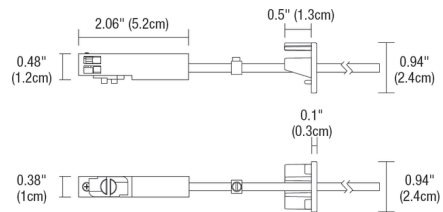

Description

The TS24M 2-Circuit Magnetic Track Plenum Rated End Power Feed includes 4 feet of #14 gauge plenum rated cable and is T-bar compatible. Designed for use with PureEdge Lighting TS24M 2-Circuit Magnetic Track (up to 2x200 watts).

Shown in white

Specifications

COLOR	N/A
BODY FINISH	White
WATTAGE	N/A
DIMMER	N/A
DIMENSIONS	.48"L x .94"W x 2.06"H
BULB	N/A

CLICK TO VIEW PRODUCT

Notes: