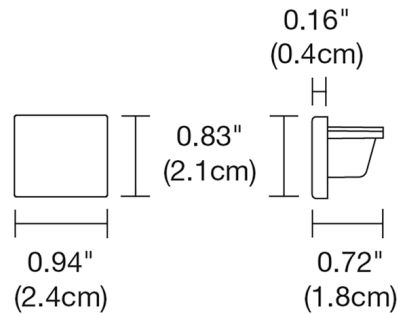

### Description

The TS24M 2-Circuit Magnetic Track End Caps are included with lengths of track channel (2 end caps with every piece of track). Additional End Caps are available for replacement if needed.

### Specifications

COLOR	N/A
BODY FINISH	White
WATTAGE	N/A
DIMMER	N/A
DIMENSIONS	0.94"W x 0.83"H x 0.72"D
BULB	N/A

CLICK TO VIEW PRODUCT

Notes: