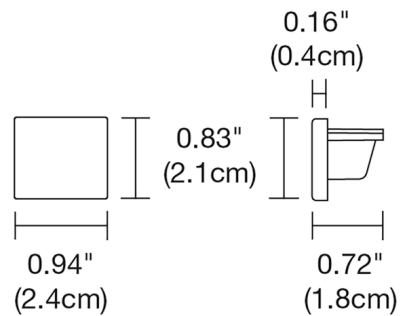

### Description

The TS24M 2-Circuit Magnetic Track End Caps are included with lengths of track channel (2 end caps with every piece of track). Additional End Caps are available for replacement if needed.

### Specifications

COLOR	N/A
BODY FINISH	White
WATTAGE	N/A
DIMMER	N/A
DIMENSIONS	0.94"W x 0.83"H x 0.72"D
BULB	N/A

CLICK TO VIEW PRODUCT

Notes: