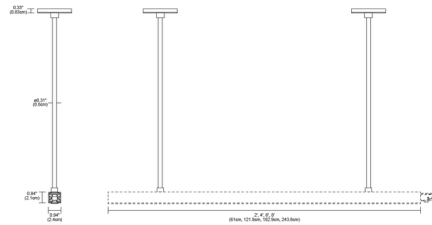

Lightology

lightology.com
866-954-4489
07-10-26

Project: _____

Company: _____

Location: _____ Fixture Type: _____

SPEC #: **EDG1481267**

Approved On: _____ Approved By: _____

TS24 Surface Mount Track Support Stem By PureEdge Lighting

Description

The TS24 Surface Mount Track Support Stem allows the surface mount track system to be suspended from a ceiling. Available in lengths from 4 to 48 inches with a 2 inch or 4 inch round canopy with support stem or support stem with slope ceiling adapter. Stems are recommended to be placed every 4 feet. Designed for use with PureEdge Lighting TS24M 2-Circuit Magnetic Surface/Suspended Track.

Shown in black

Specifications

| | |
|-------------|-----------------|
| COLOR | N/A |
| BODY FINISH | Black |
| WATTAGE | N/A |
| DIMMER | N/A |
| DIMENSIONS | 30\"L x 0.31\"W |
| BULB | N/A |

CLICK TO VIEW PRODUCT