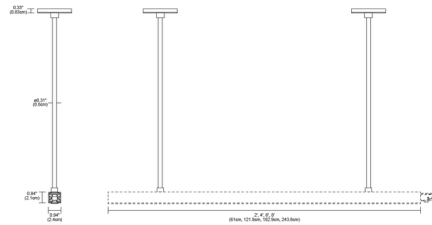

### Description

The TS24 Surface Mount Track Support Stem allows the surface mount track system to be suspended from a ceiling. Available in lengths from 4 to 48 inches with a 2 inch or 4 inch round canopy. Stems are recommended to be placed every 4 feet. Designed for use with PureEdge Lighting TS24M 2-Circuit Magnetic Surface/Suspended Track.

### Specifications

COLOR	N/A
BODY FINISH	Black
WATTAGE	N/A
DIMMER	N/A
DIMENSIONS	30"L x 0.31"W
BULB	N/A

CLICK TO VIEW PRODUCT

Notes: