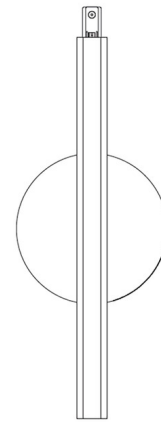

Lightology

lightology.com
866-954-4489
07-10-26

Project: _____
Company: _____
Location: _____ Fixture Type: _____
SPEC #: **EDG1481329**
Approved On: _____ Approved By: _____

TS24M Surface Mount Track Stem Center Power Feed

By PureEdge Lighting

Description

The TS24M Surface Mount Track Stem Center Power Feed allows the TS24M track to be suspended and powered from a ceiling up to 40' away with a remote power supply. Stem lengths are available from 4 inch to 48 inch, offered with a 4.6 inch round canopy that fits on a standard junction box or a 2.6 inch round canopy for new construction supplied with a 2 inch junction box plaster ring. May be wired as a dual or single feed. 2 inch or 4 inch round canopy.

Shown in white