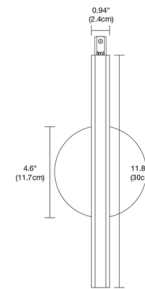

Lightology

lightology.com
866-954-4489
04-25-26

Project: _____
Company: _____
Location: _____ Fixture Type: _____
SPEC #: **EDG1481329**
Approved On: _____ Approved By: _____

TS24M Surface Mount Track Stem Center Power Feed

By PureEdge Lighting

Description

The TS24M Surface Mount Track Stem Center Power Feed allows the TS24M track to be suspended and powered from a ceiling up to 40' away with a remote power supply. Stem lengths are available from 4 inch to 48 inch, offered with a 4.6 inch round canopy that fits on a standard junction box or a 2.6 inch round canopy for new construction supplied with a 2 inch junction box plaster ring. May be wired as a dual or single feed. 2 inch or 4 inch round canopy.

Shown in white

Specifications

COLOR	N/A
BODY FINISH	White
WATTAGE	N/A
DIMMER	N/A
DIMENSIONS	12"L x 0.94"W
BULB	N/A

CLICK TO VIEW PRODUCT

Notes: