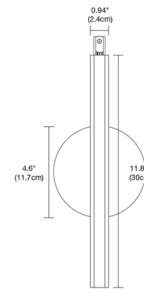

Lightology

lightology.com
866-954-4489
07-10-26

Project: _____
Company: _____
Location: _____ Fixture Type: _____
SPEC #: **EDG1481329**
Approved On: _____ Approved By: _____

TS24M Surface Mount Track Stem Center Power Feed

By PureEdge Lighting

Description

The TS24M Surface Mount Track Stem Center Power Feed allows the TS24M track to be suspended and powered from a ceiling up to 40' away with a remote power supply. Stem lengths are available from 4 inch to 48 inch, offered with a 4.6 inch round canopy that fits on a standard junction box or a 2.6 inch round canopy for new construction supplied with a 2 inch junction box plaster ring. May be wired as a dual or single feed. 2 inch or 4 inch round canopy.

Shown in white

Specifications

COLOR	N/A
BODY FINISH	White
WATTAGE	N/A
DIMMER	N/A
DIMENSIONS	12"L x 0.94"W
BULB	N/A

CLICK TO VIEW PRODUCT

Notes: