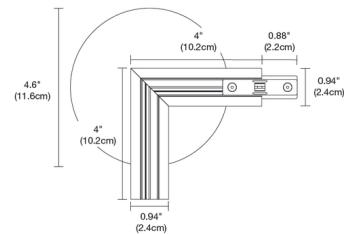

### Description

The TS24M LP Stem L Shape Power Feed Stem allows the track to be suspended and powered from a ceiling up to 40 feet away with a remote power supply (up to 4 x 200 watts). The L-Shape Power Feed joins two sections of track at 90 degrees. The LP L-Power Feed includes; 4 inch L shaped channel starters, stem, channel covers, two power feed adapter for two circuit each, canopy with jbox attachment, and two channel connectors. May be wired as an L-Power with 2 transformers for each zone or as a dual with four transformers for 2 zones in each direction. Available with a 2 inch or 4 inch round canopy and a variety of stem lengths.

Shown in white

**LP** L-Shaped Power Feed, up to 4x 200 Watts

Canopy	Stem Length
2R 2" Round Canopy	4 4" 24 24"
4R 4" Round Canopy	6 6" 30 30"
	12 12" 36 36"
	14 14" 48 48"
	18 18"

### Specifications

COLOR	N/A
BODY FINISH	White
WATTAGE	N/A
DIMMER	N/A
DIMENSIONS	30"L x 0.94"W
BULB	N/A

CLICK TO VIEW PRODUCT

Notes: