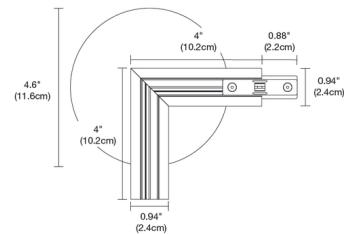

LP L-Shaped Power Feed, up to 4x 200 Watts

Canopy	Stem Length
2R 2" Round Canopy	4 4" 24 24"
4R 4" Round Canopy	6 6" 30 30"
	12 12" 36 36"
	14 14" 48 48"
	18 18"