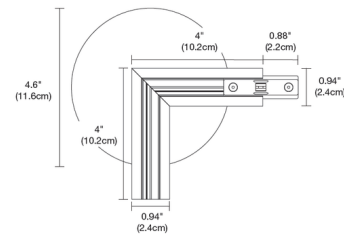

### Description

The TS24M 2-Circuit Magnetic Track Stem Mount LPL Left Power L Shape Power Feed allows the track to be suspended and powered from a ceiling up to 40 feet away with a remote power supply. The LPL Left Power L-Shaped Power Feed joins two sections of track at 90 degrees. The LPL L-Power Feed includes; 4 inch L shaped channel starters, stem, channel covers, two power feed adapter for two circuit each, canopy with jbox attachment, and two channel connectors (one conductive and one non-conductive). Available with a 2 inch or 4 inch round canopy and a variety of stem lengths.

Shown in white

**LPL L-Shaped Power Feed, Left Power Only,  
2x 200 Watts**

Canopy	Stem Length
2R 2" Round Canopy	4 4" 24 24"
4R 4" Round Canopy	6 6" 30 30"
	12 12" 36 36"
	14 14" 48 48"
	18 18"

### Specifications

COLOR	N/A
BODY FINISH	White
WATTAGE	N/A
DIMMER	N/A
DIMENSIONS	30"L x 0.94"W
BULB	N/A

CLICK TO VIEW PRODUCT

Notes: