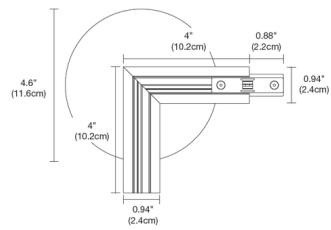

### Description

The TS24M Stem L Shape Conductive Connector joins two sections of track 90 degrees apart, conducting the power. Available with a 2 inch or 4 inch round canopy and a variety of stem lengths.

Shown in white

**LC** Conductive Connector

Canopy		Stem Length	
<b>2R</b>	2" Round Canopy	<b>4</b>	4" 24"
<b>4R</b>	4" Round Canopy	<b>6</b>	6" 30"
		<b>12</b>	12" 36"
		<b>14</b>	14" 48"
		<b>18</b>	18"

### Specifications

COLOR	N/A
BODY FINISH	White
WATTAGE	N/A
DIMMER	N/A
DIMENSIONS	30"L x 0.94"W
BULB	N/A

CLICK TO VIEW PRODUCT

Notes: