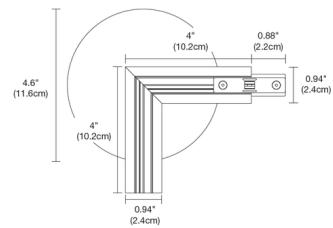

By PureEdge Lighting

Description

The TS24M Stem L Shape Conductive Connector joins two sections of track 90 degrees apart, conducting the power. Available with a 2 inch or 4 inch round canopy and a variety of stem lengths.

Shown in white

LC Conductive Connector

Canopy	Stem Length	
2R 2" Round Canopy	4 4"	24 24"
4R 4" Round Canopy	6 6"	30 30"
	12 12"	36 36"
	14 14"	48 48"
	18 18"	

Specifications

COLOR	N/A
BODY FINISH	White
WATTAGE	N/A
DIMMER	N/A
DIMENSIONS	30"L x 0.94"W
BULB	N/A