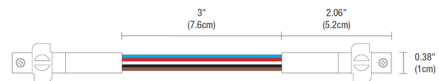

## TruTrack Trim Magnetic 2-Circuit Recessed Track Power Jumper By PureEdge Lighting

### Description

The TruTrack Trim Magnetic Recessed Track Power Jumper is included with each end of TruTrack Trim Magnetic Recessed Track for connecting two sections of track.. Note: Designed for use with TruTrack Trim Magnetic 2-Circuit Recessed Track.

### Specifications

COLOR	N/A
BODY FINISH	White
WATTAGE	N/A
DIMMER	N/A
DIMENSIONS	3"L x 0.38"W
BULB	N/A

CLICK TO VIEW PRODUCT

Notes: