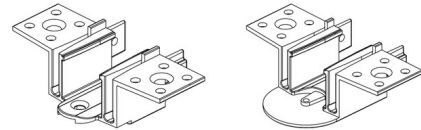

Lightology

lightology.com
866-954-4489
07-10-26

Project: _____

Company: _____

Location: _____ Fixture Type: _____

SPEC #: **EDG1485790**

Approved On: _____ Approved By: _____

DIY TruCurve 1 Top and Bottom Channel Adapters / Pair By PureEdge Lighting

Description

The DIY (Do-It-Yourself) TruCurve 1 Channel Top and Bottom Adapters (sold as pair) are included with straight channels and TruArch flexible channels. Use if cutting TACSI straight channels.

Shown in white

Specifications

COLOR	N/A
BODY FINISH	White
WATTAGE	N/A
DIMMER	N/A
DIMENSIONS	0.9"L x 2.45"W x 0.63"H
BULB	N/A

CLICK TO VIEW PRODUCT

Notes: