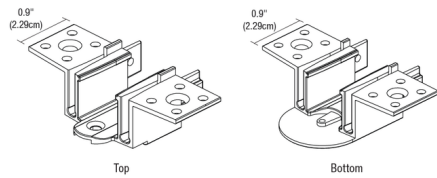

Lightology

lightology.com
866-954-4489
04-25-26

Project: _____

Company: _____

Location: _____ Fixture Type: _____

SPEC #: **EDG1485790**

Approved On: _____ Approved By: _____

DIY TruCurve 1 Top and Bottom Channel Adapters / Pair By PureEdge Lighting

Description

The DIY (Do-It-Yourself) TruCurve 1 Channel Top and Bottom Adapters (sold as pair) are included with straight channels and TruArch flexible channels. Use if cutting TACSI straight channels.

Shown in white

Specifications

COLOR	N/A
BODY FINISH	White
WATTAGE	N/A
DIMMER	N/A
DIMENSIONS	0.9"L x 2.45"W x 0.63"H
BULB	N/A

CLICK TO VIEW PRODUCT

Notes: