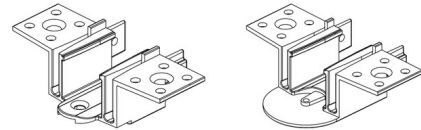

Lightology

lightology.com
866-954-4489
04-25-26

Project: _____

Company: _____

Location: _____ Fixture Type: _____

SPEC #: **EDG1485790**

Approved On: _____ Approved By: _____

DIY TruCurve 1 Top and Bottom Channel Adapters / Pair By PureEdge Lighting

Description

The DIY (Do-It-Yourself) TruCurve 1 Channel Top and Bottom Adapters (sold as pair) are included with straight channels and TruArch flexible channels. Use if cutting TACSI straight channels.

Shown in white

Specifications

COLOR	N/A
BODY FINISH	White
WATTAGE	N/A
DIMMER	N/A
DIMENSIONS	0.9"L x 2.45"W x 0.63"H
BULB	N/A

CLICK TO VIEW PRODUCT

Notes: