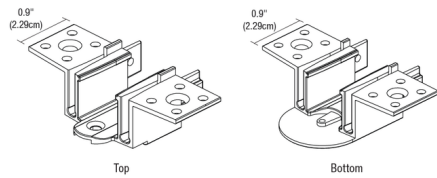

Lightology

lightology.com
866-954-4489
07-10-26

Project: _____

Company: _____

Location: _____ Fixture Type: _____

SPEC #: **EDG1485790**

Approved On: _____ Approved By: _____

DIY TruCurve 1 Top and Bottom Channel Adapters / Pair By PureEdge Lighting

Description

The DIY (Do-It-Yourself) TruCurve 1 Channel Top and Bottom Adapters (sold as pair) are included with straight channels and TruArch flexible channels. Use if cutting TACSI straight channels.

Shown in white

Specifications

COLOR	N/A
BODY FINISH	White
WATTAGE	N/A
DIMMER	N/A
DIMENSIONS	0.9"L x 2.45"W x 0.63"H
BULB	N/A

CLICK TO VIEW PRODUCT

Notes: